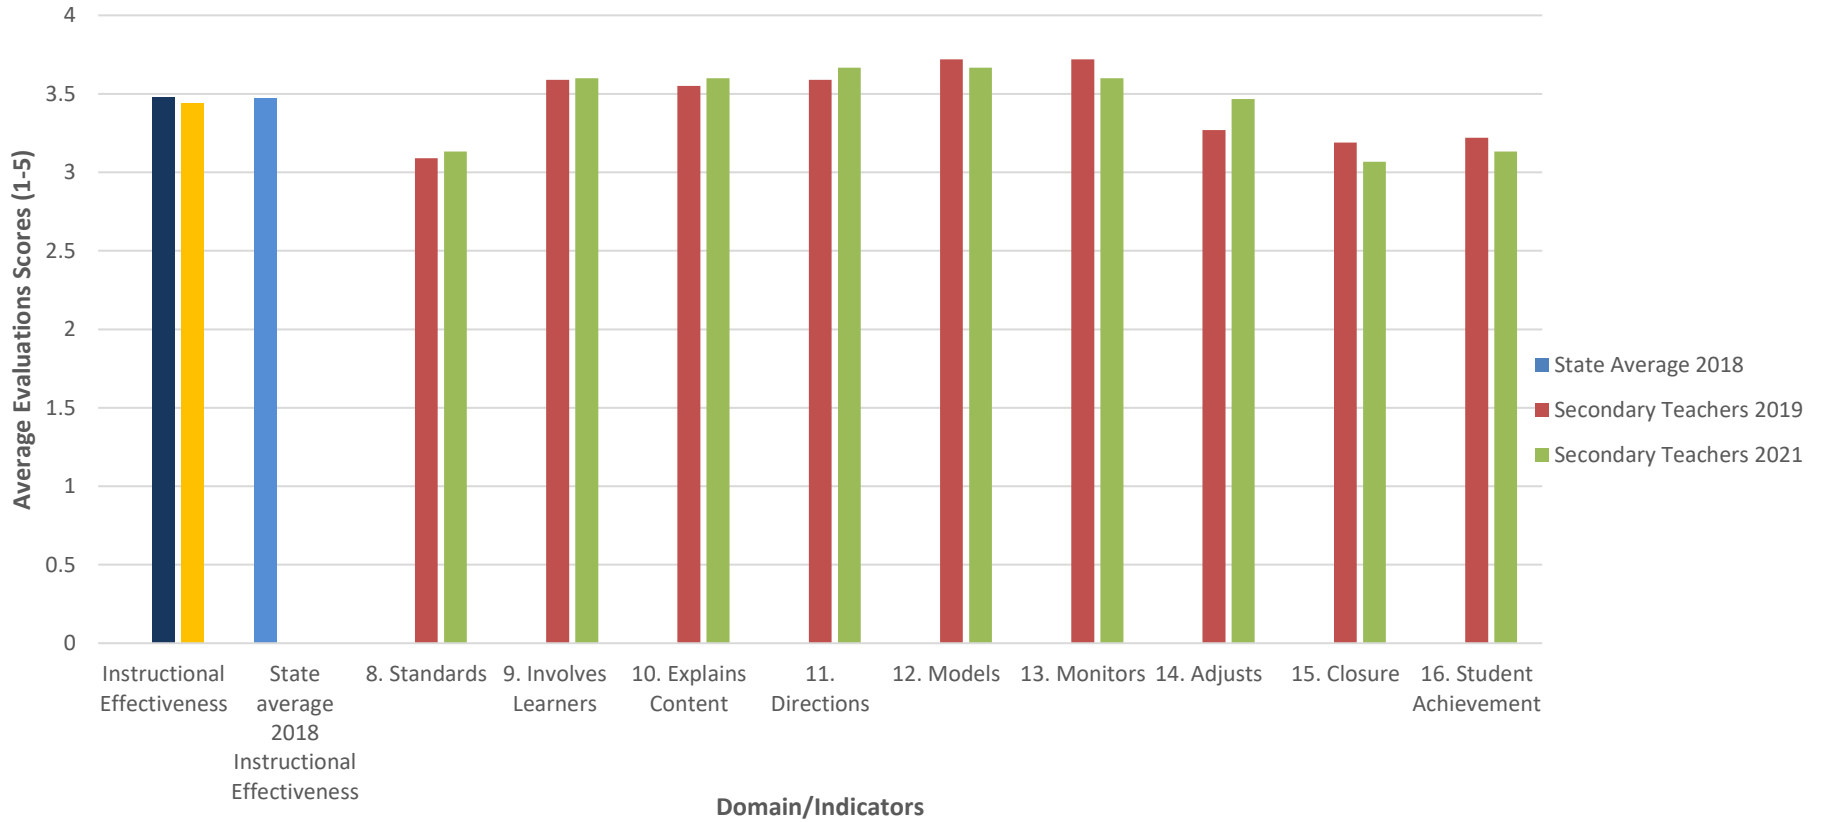

2019, 2021 Secondary teacher cumulative evaluations scores using the TLE Observation and Evaluation System

EPP Secondary Teacher Evaluation Scores - Instructional Effectiveness - 2019, 2021

EPP Secondary Evaluation Scores - Professional Growth and Continuous Improvement

EPP Secondary Evaluation Scores - Interpersonal skills

EPP Secondary Teacher Evaluation Scores - Leadership