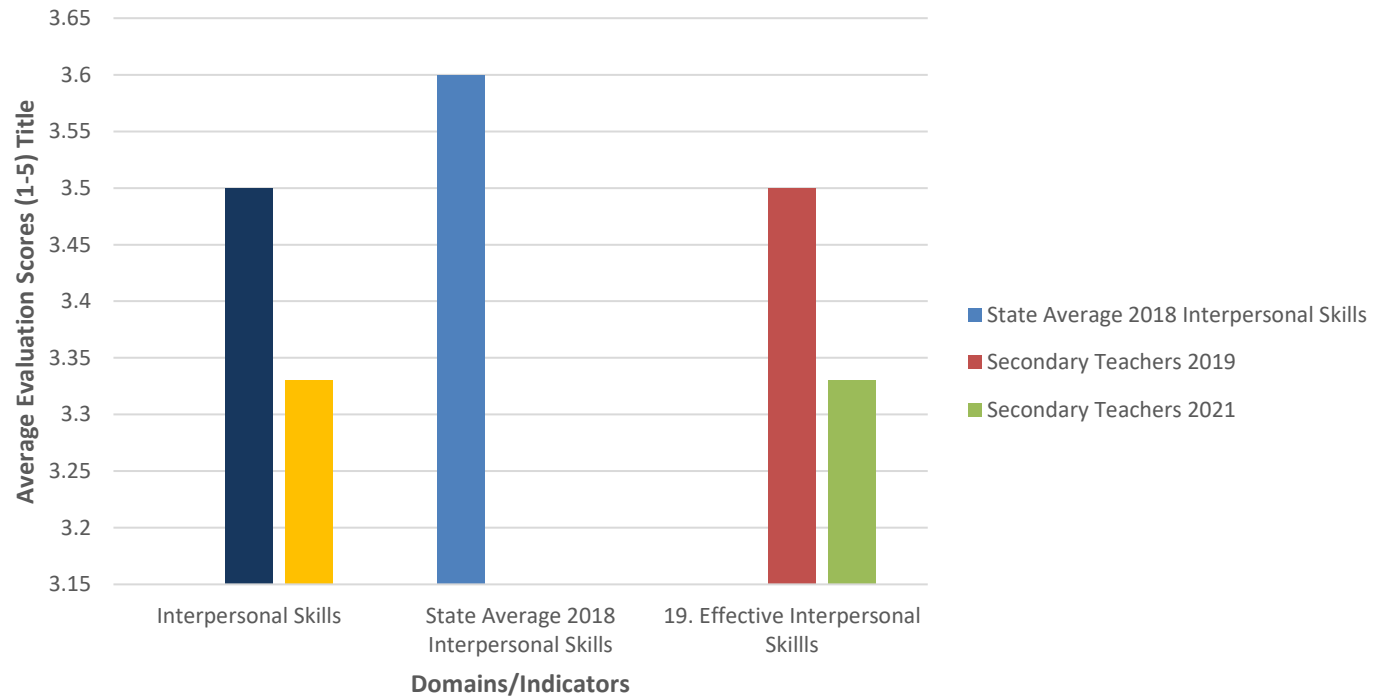

2019, 2021 Secondary teacher cumulative evaluations scores using the TLE Observation and Evaluation System

EPP Secondary Teacher Evaluation Scores - Instructional Effectiveness - 2019, 2021

EPP Secondary Evaluation Scores - Professional Growth and Continuous Improvement

EPP Secondary Evaluation Scores - Interpersonal skills

EPP Secondary Teacher Evaluation Scores - Leadership