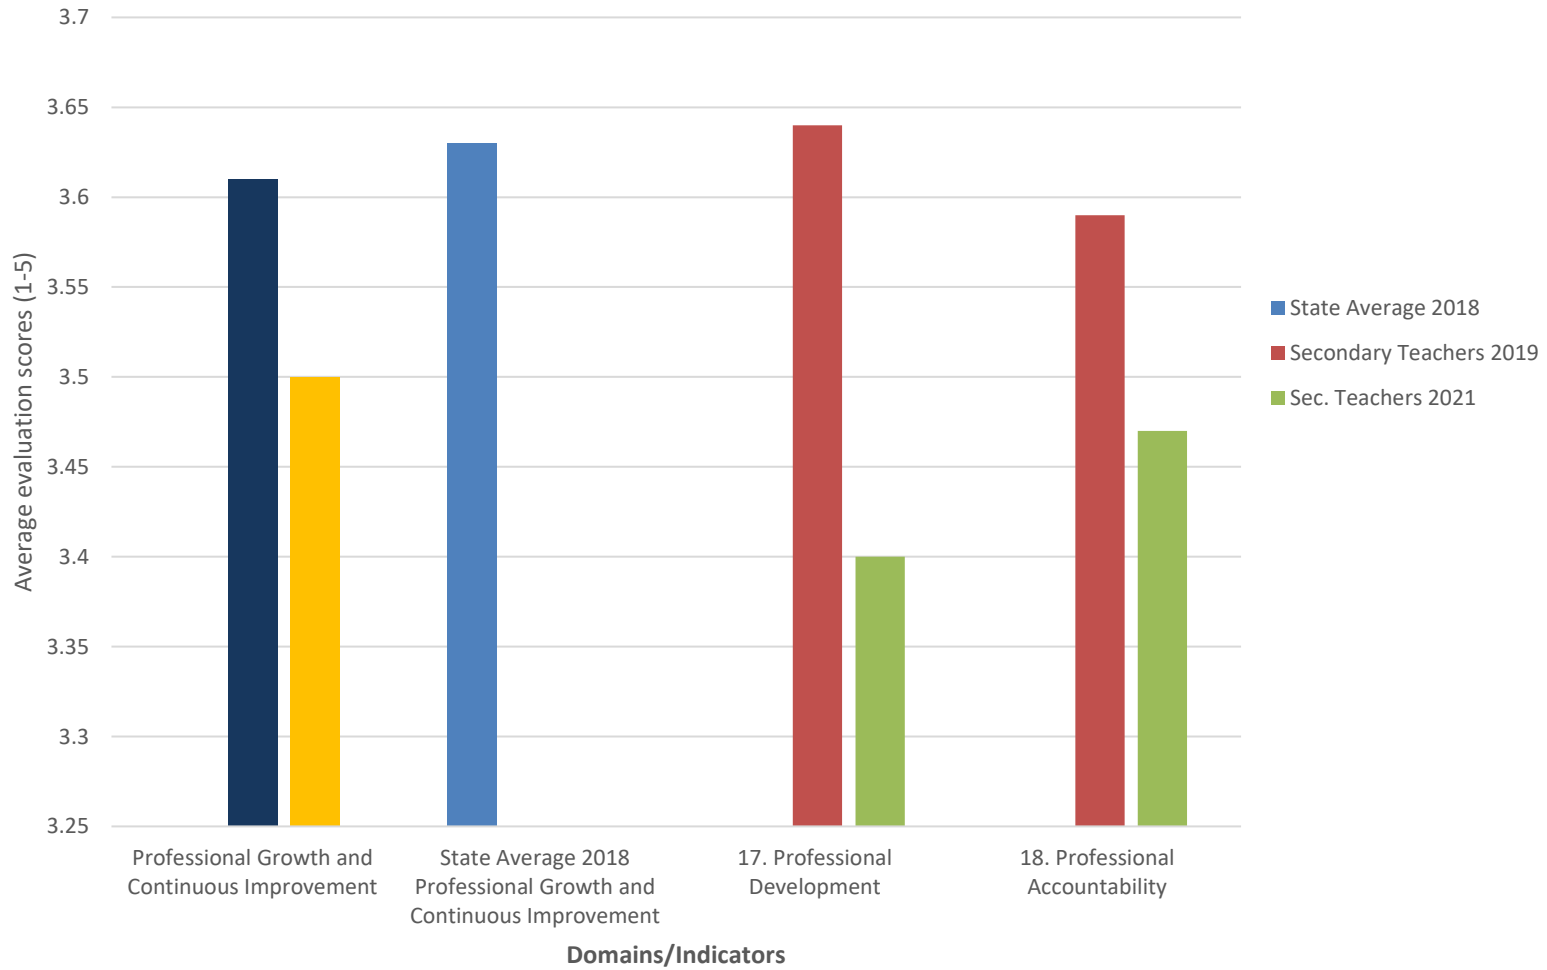

2019, 2021 Secondary teacher cumulative evaluations scores using the TLE Observation and Evaluation System

EPP Secondary Teacher Evaluation Scores - Instructional Effectiveness - 2019, 2021

EPP Secondary Evaluation Scores - Professional Growth and Continuous Improvement

EPP Secondary Evaluation Scores - Interpersonal skills

EPP Secondary Teacher Evaluation Scores - Leadership