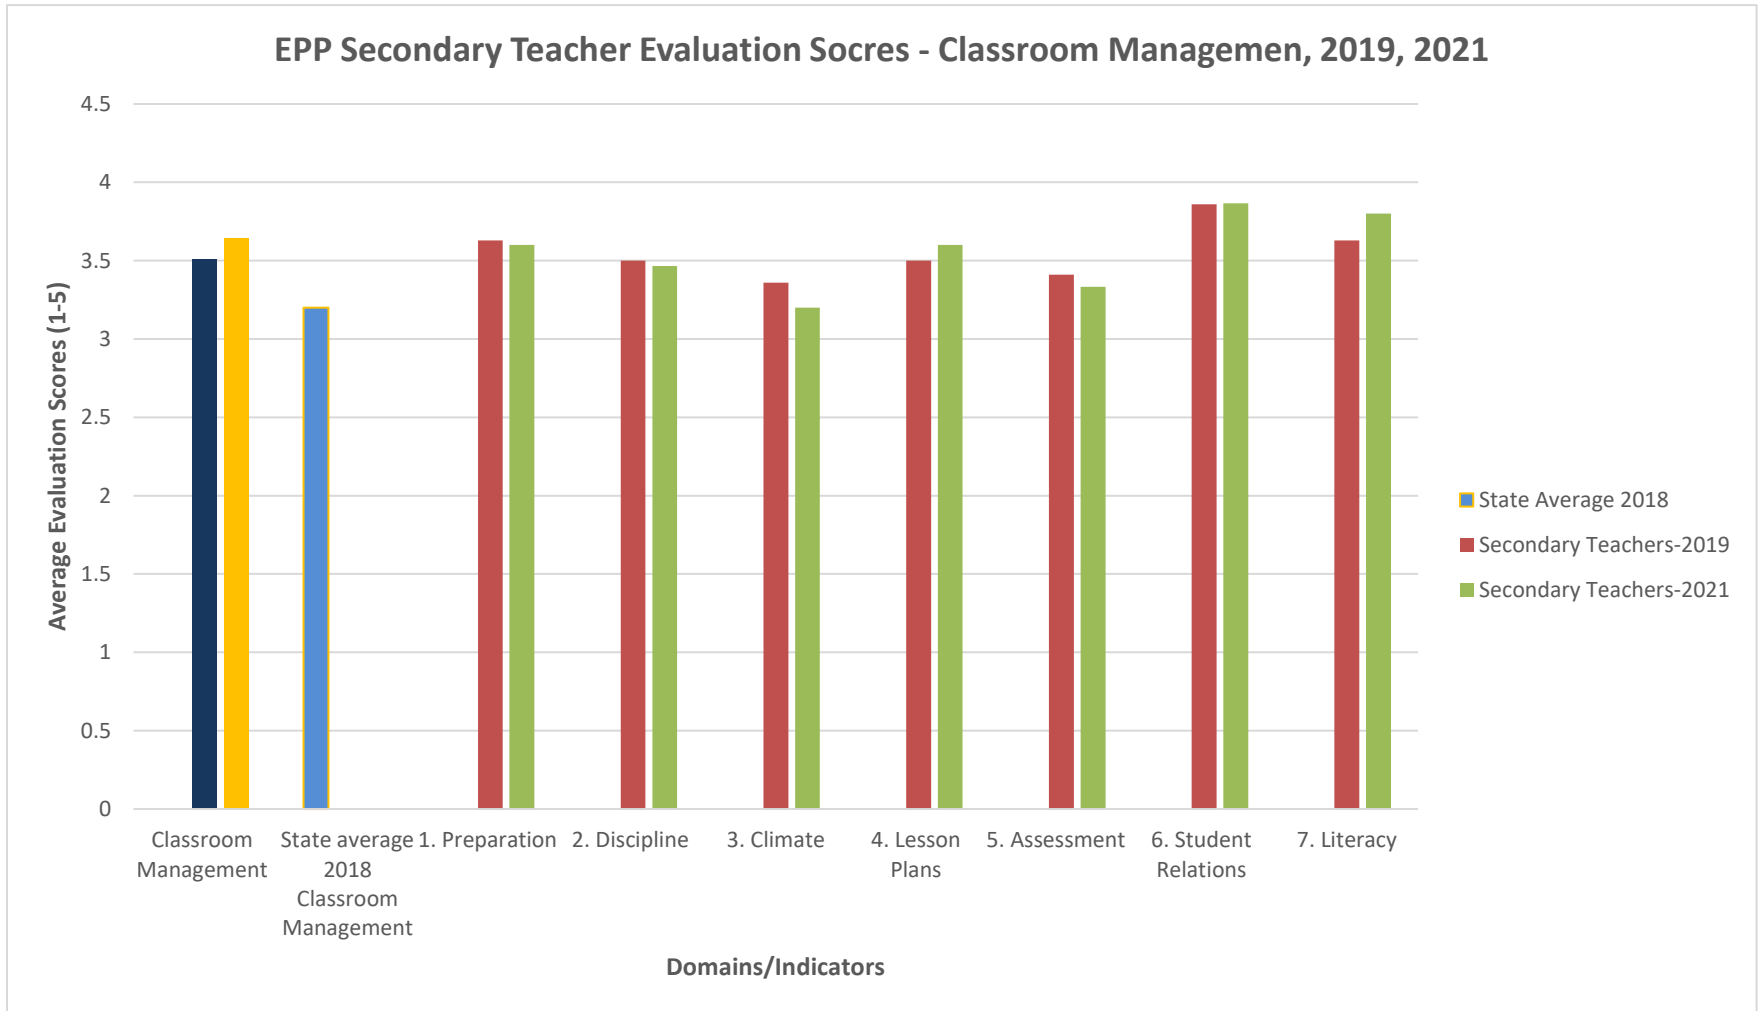

2019, 2021 Secondary teacher cumulative evaluations scores using the TLE Observation and Evaluation System

EPP Secondary Teacher Evaluation Scores - Instructional Effectiveness - 2019, 2021

EPP Secondary Evaluation Scores - Professional Growth and Continuous Improvement

EPP Secondary Evaluation Scores - Interpersonal skills

EPP Secondary Teacher Evaluation Scores - Leadership