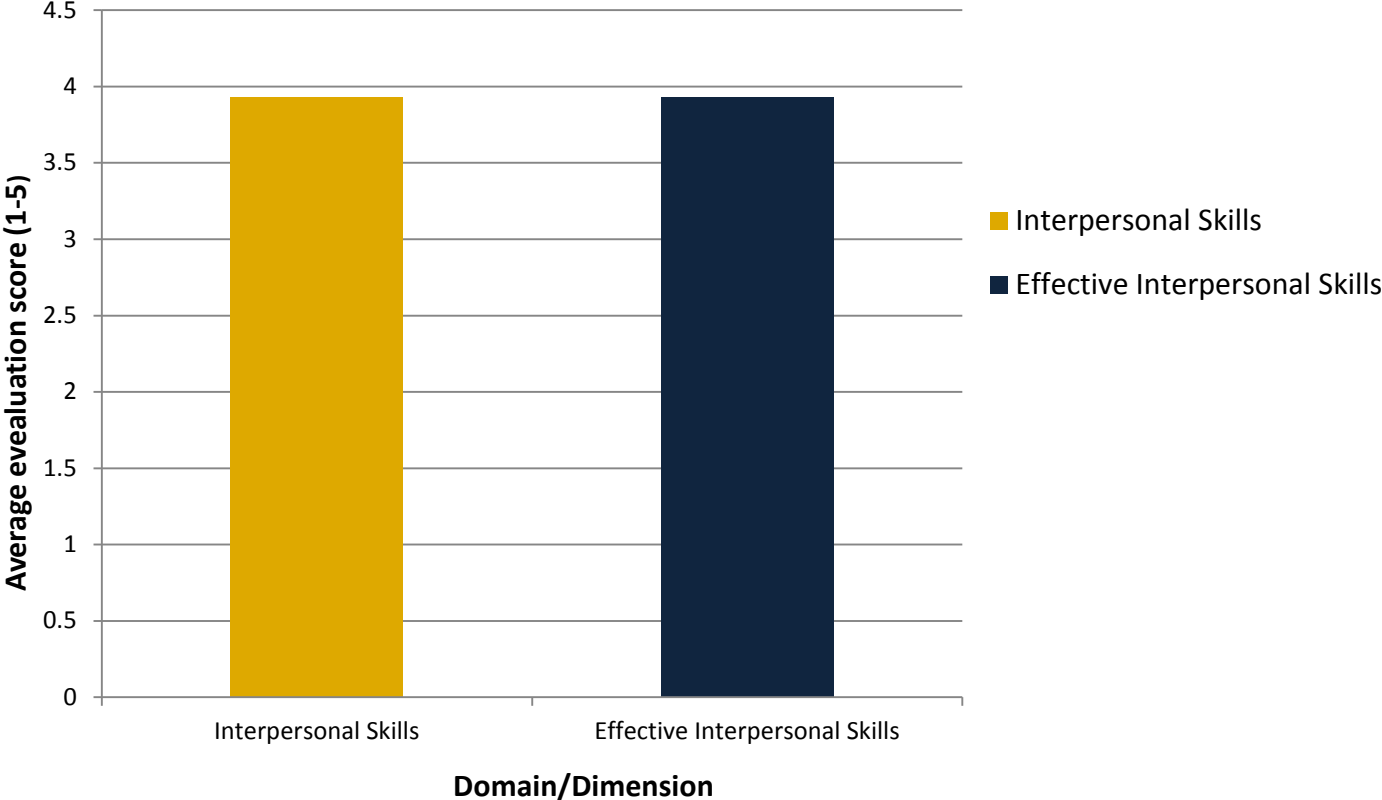

Elementary teacher cumulative evaluations scores using the TLE Observation and Evaluation System

EPP Elementary Teacher Evaluation Scores in Classroom Management

EPP Elementary Teacher Evaluation Scores in Instructional Effectiveness

EPP Elementary Teacher Evaluation Scores in Professional Growth & Continuous Development

EPP Elementary Teacher Evaluation Scores in Effective Interpersonal Skills

EPP Elementary Teacher Evaluation Score in Leadership