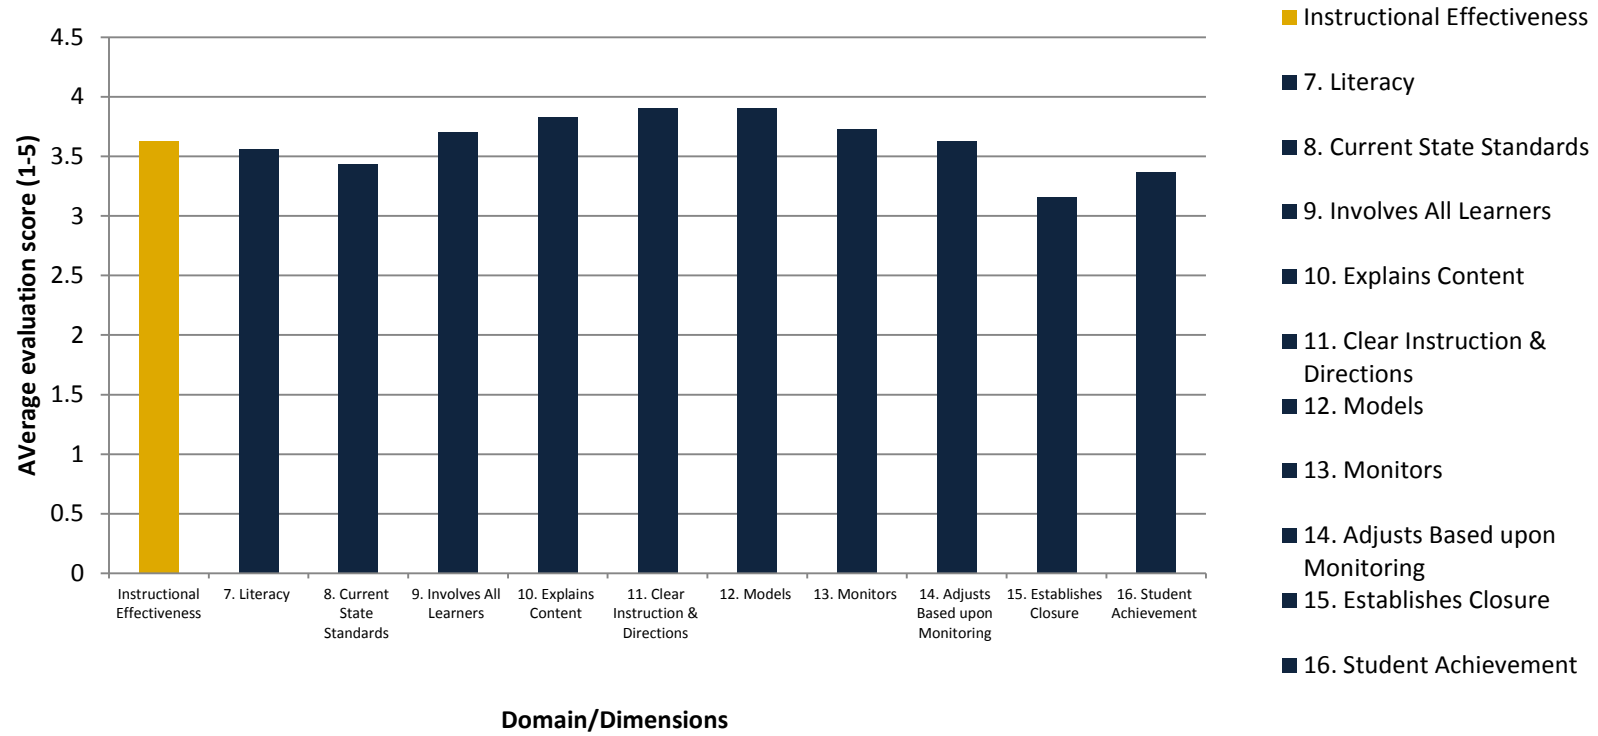

Elementary teacher cumulative evaluations scores using the TLE Observation and Evaluation System

EPP Elementary Teacher Evaluation Scores in Classroom Management

EPP Elementary Teacher Evaluation Scores in Instructional Effectiveness

EPP Elementary Teacher Evaluation Scores in Professional Growth & Continuous Development

EPP Elementary Teacher Evaluation Scores in Effective Interpersonal Skills

EPP Elementary Teacher Evaluation Score in Leadership