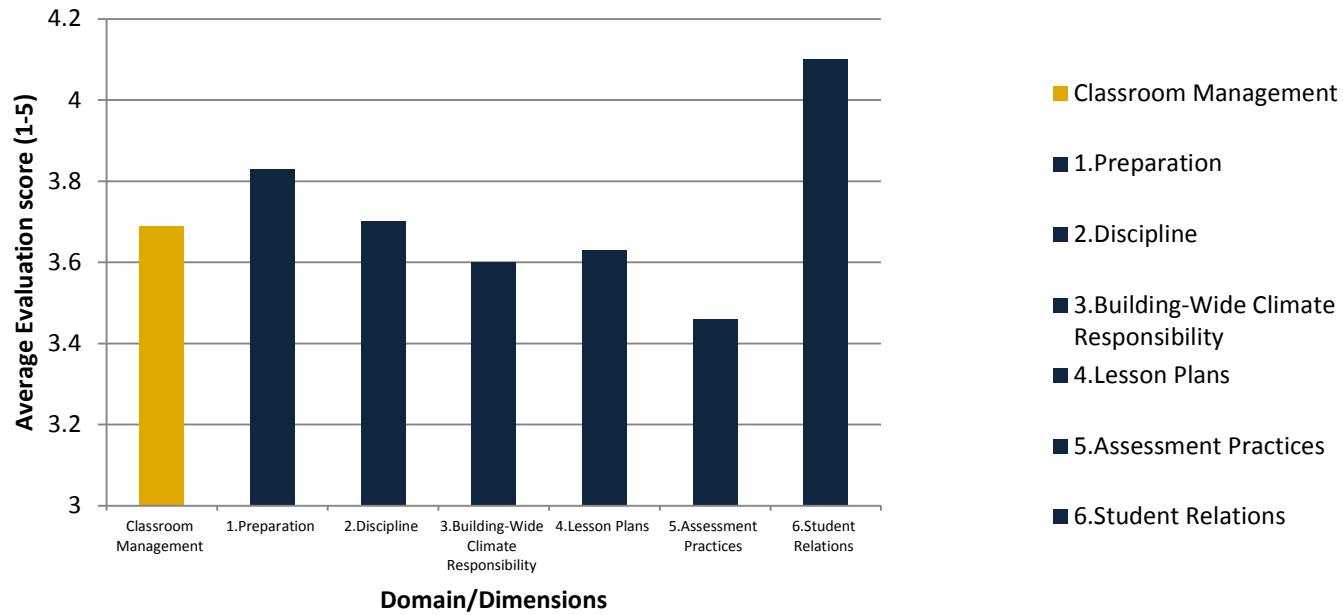

Elementary teacher cumulative evaluations scores using the TLE Observation and Evaluation System

EPP Elementary Teacher Evaluation Scores in Classroom Management

EPP Elementary Teacher Evaluation Scores in Instructional Effectiveness

EPP Elementary Teacher Evaluation Scores in Professional Growth & Continuous Development

EPP Elementary Teacher Evaluation Scores in Effective Interpersonal Skills

EPP Elementary Teacher Evaluation Score in Leadership