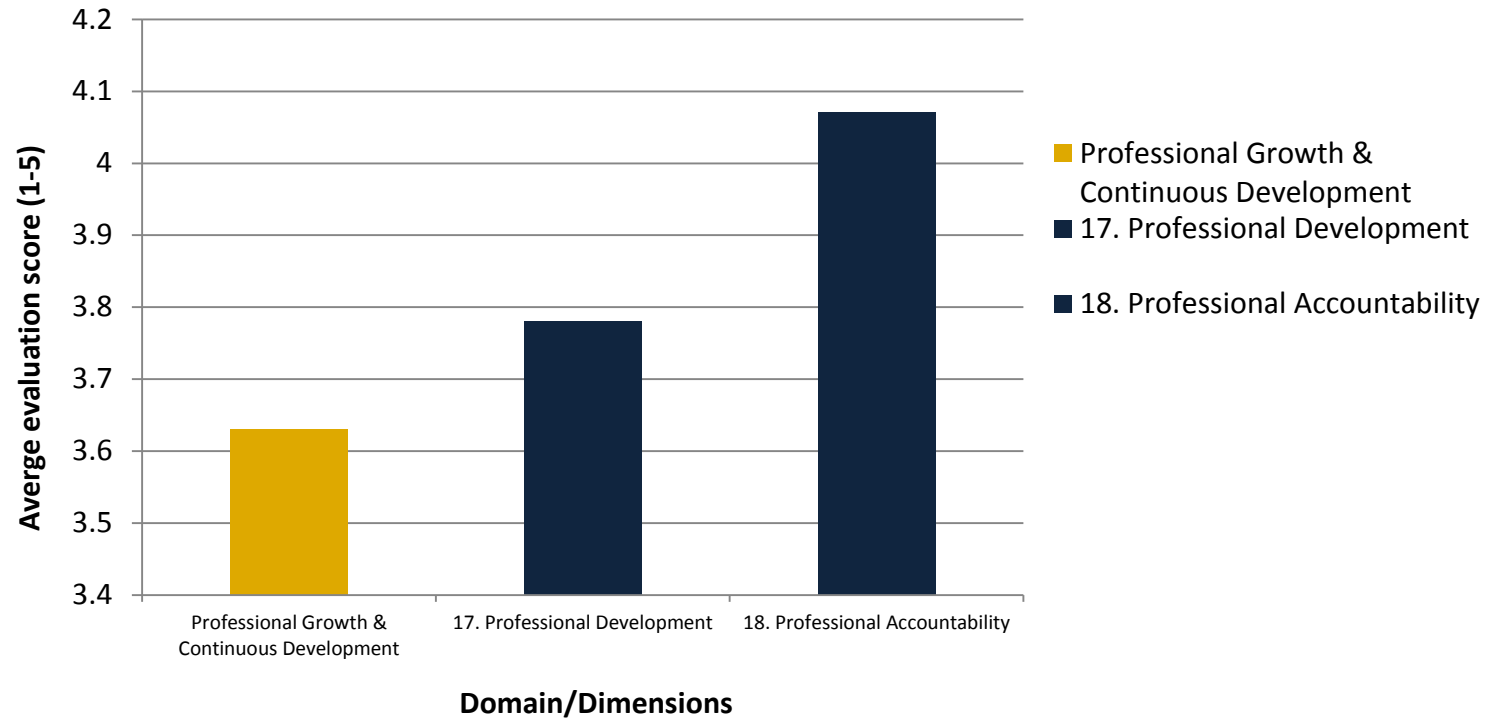

Elementary teacher cumulative evaluations scores using the TLE Observation and Evaluation System

EPP Elementary Teacher Evaluation Scores in Classroom Management

EPP Elementary Teacher Evaluation Scores in Instructional Effectiveness

EPP Elementary Teacher Evaluation Scores in Professional Growth & Continuous Development

EPP Elementary Teacher Evaluation Scores in Effective Interpersonal Skills

EPP Elementary Teacher Evaluation Score in Leadership