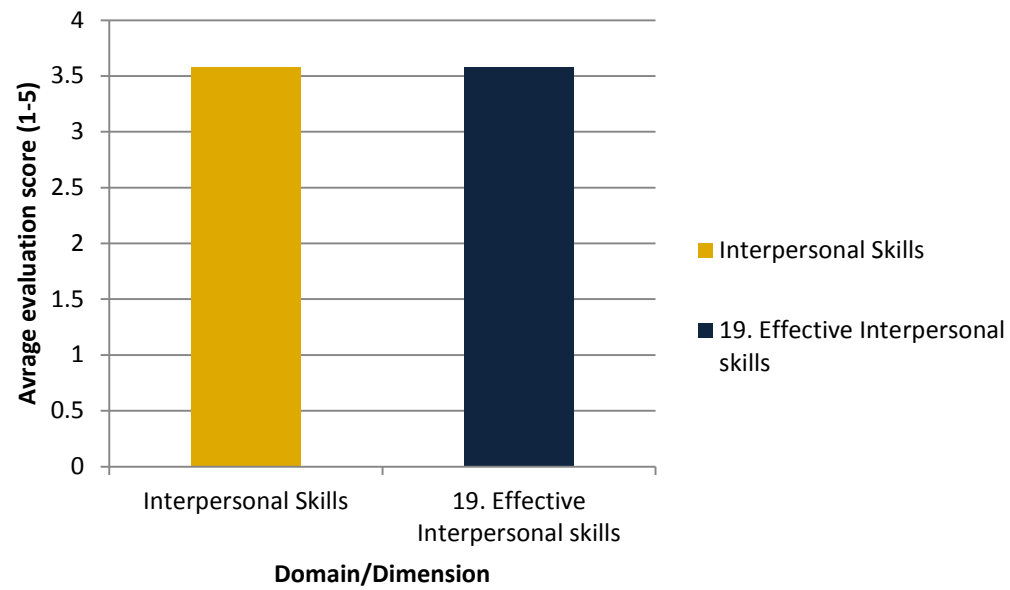

Elementary teacher cumulative evaluations scores using the TLE Observation and Evaluation System

EPP Secondary Teacher Evaluation Scores in Instructional Effectiveness

EPP Secondary Teacher Evaluation Scores in Professional Growth and Continuous Improvement

EPP Secondary Teacher Evaluation Scores in Interpersonal Skills

EPP Secondary Teacher Evaluation Scores in Leadership