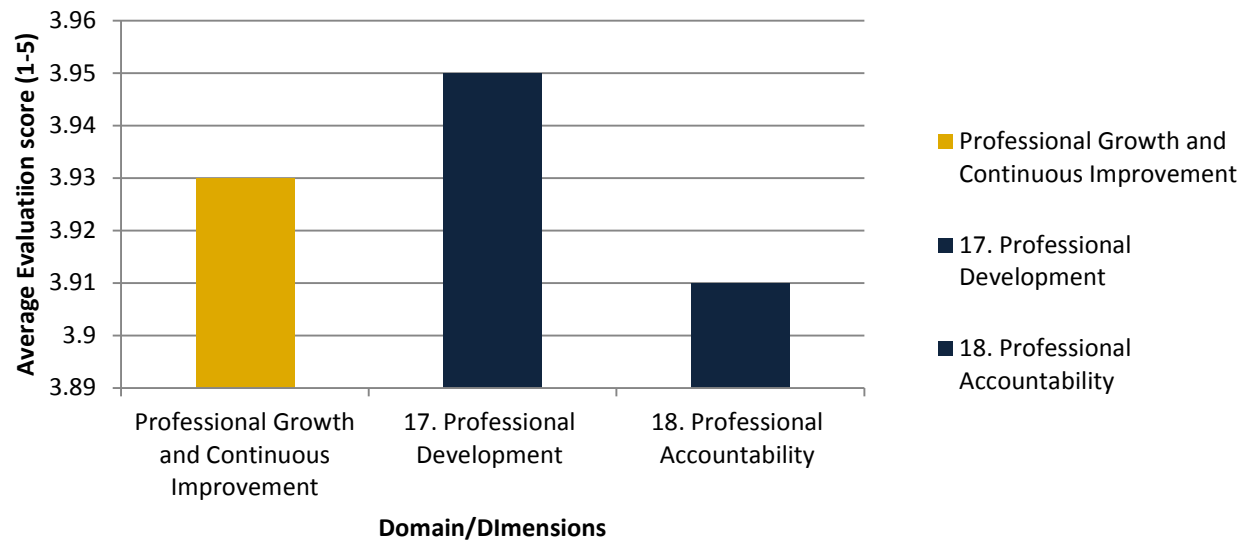

Elementary teacher cumulative evaluations scores using the TLE Observation and Evaluation System

EPP Secondary Teacher Evaluation Scores in Instructional Effectiveness

EPP Secondary Teacher Evaluation Scores in Professional Growth and Continuous Improvement

EPP Secondary Teacher Evaluation Scores in Interpersonal Skills

EPP Secondary Teacher Evaluation Scores in Leadership