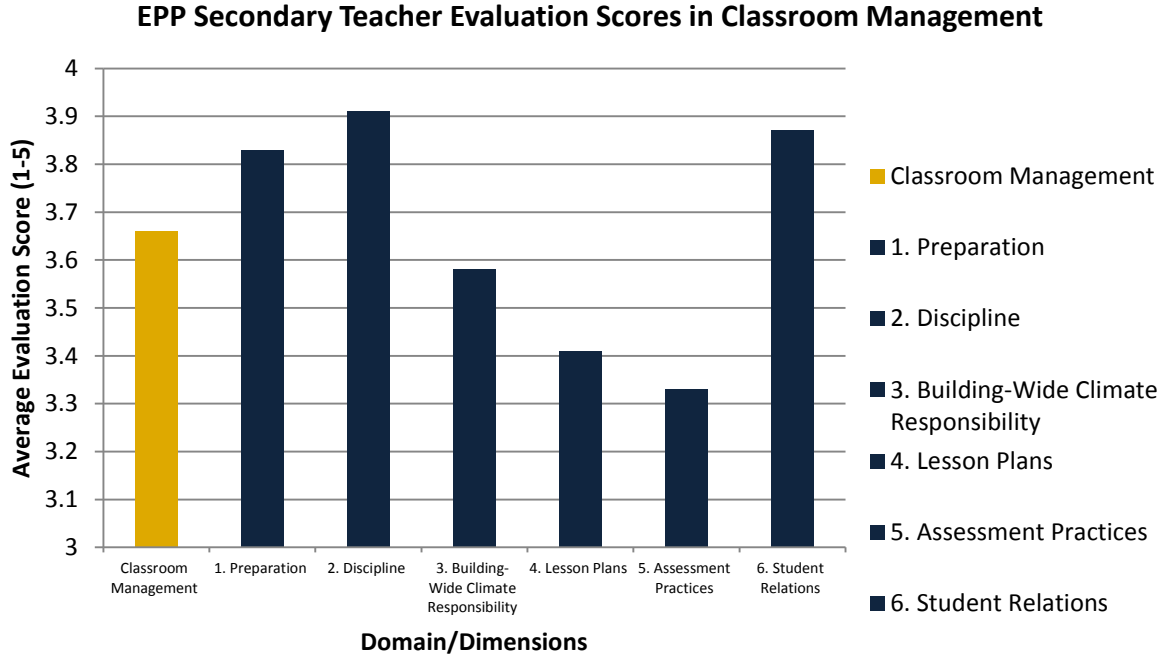

Elementary teacher cumulative evaluations scores using the TLE Observation and Evaluation System

EPP Secondary Teacher Evaluation Scores in Instructional Effectiveness

EPP Secondary Teacher Evaluation Scores in Professional Growth and Continuous Improvement

EPP Secondary Teacher Evaluation Scores in Interpersonal Skills

EPP Secondary Teacher Evaluation Scores in Leadership