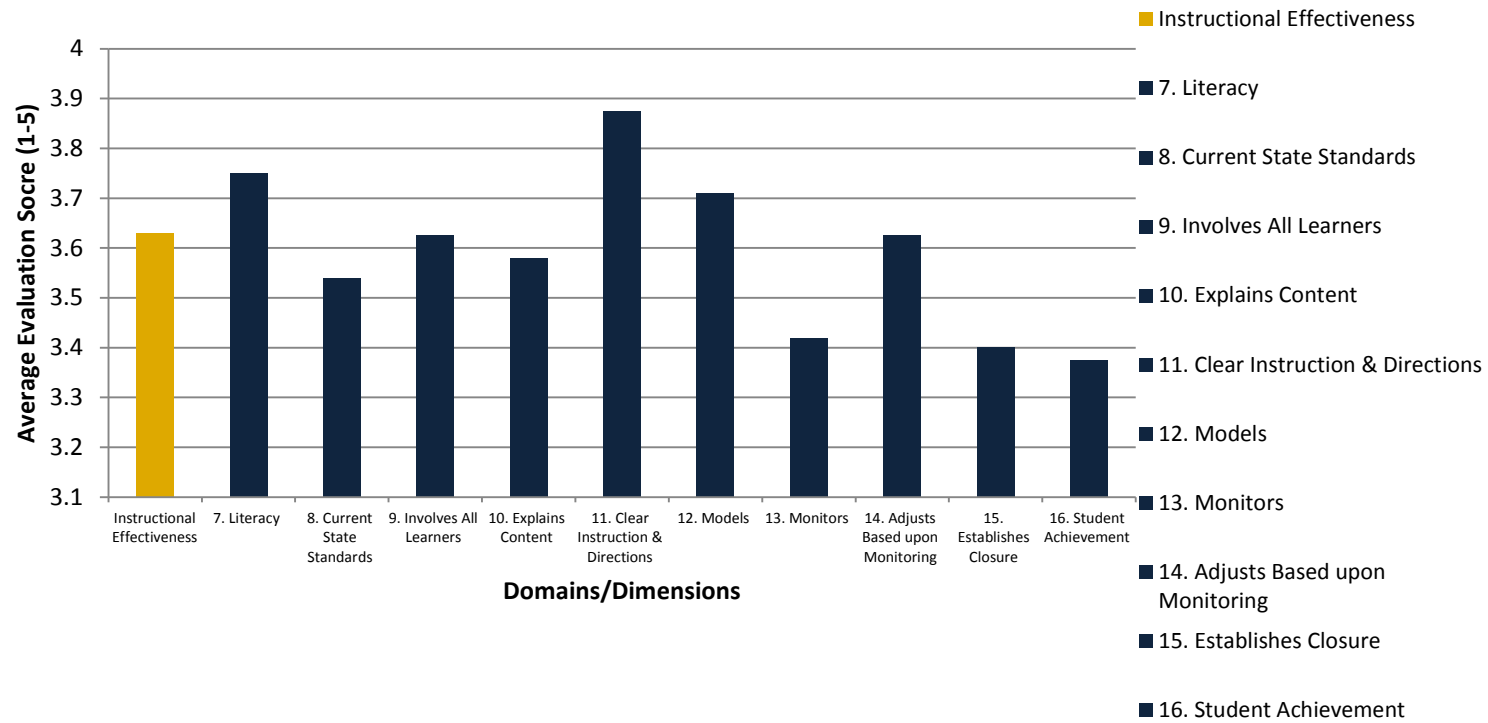

Elementary teacher cumulative evaluations scores using the TLE Observation and Evaluation System

EPP Secondary Teacher Evaluation Scores in Instructional Effectiveness

EPP Secondary Teacher Evaluation Scores in Professional Growth and Continuous Improvement

EPP Secondary Teacher Evaluation Scores in Interpersonal Skills

EPP Secondary Teacher Evaluation Scores in Leadership