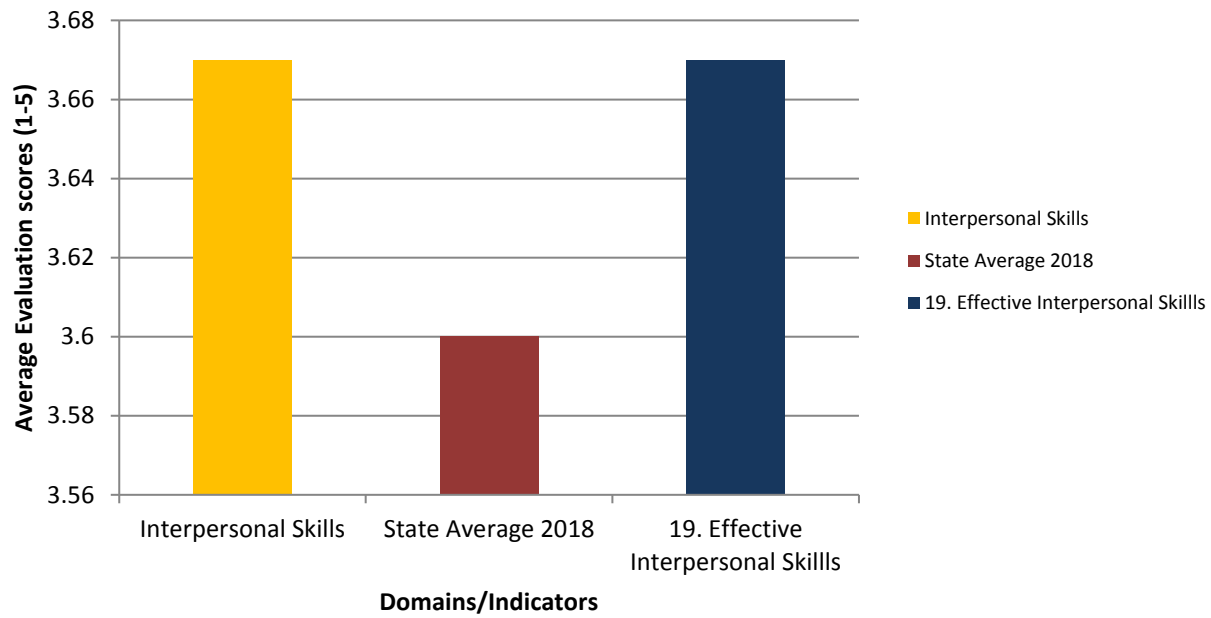

2019 Secondary teacher cumulative evaluations scores using the TLE Observation and Evaluation System

EPP Secondary Teacher Evaluation Scores - Instructional Effectiveness

EPP Secondary Evaluation Scores - Professional Growth and Continuous Improvement

EPP Secondary Evaluation Scores - Interpersonal skills

EPP Secondary Teacher Evaluation Scores - Leadership