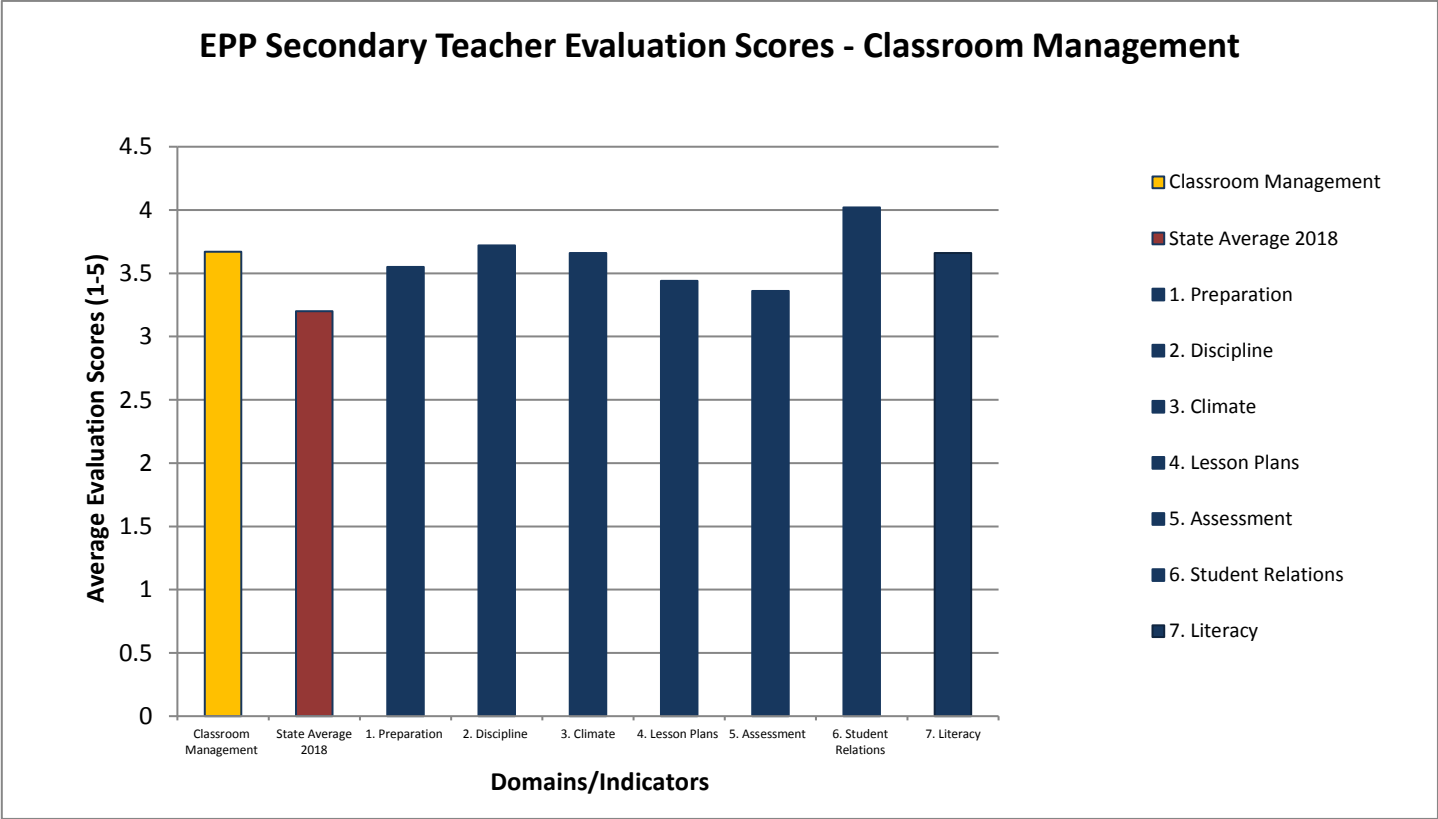

2019 Secondary teacher cumulative evaluations scores using the TLE Observation and Evaluation System

EPP Secondary Teacher Evaluation Scores - Instructional Effectiveness

EPP Secondary Evaluation Scores - Professional Growth and Continuous Improvement

EPP Secondary Evaluation Scores - Interpersonal skills

EPP Secondary Teacher Evaluation Scores - Leadership