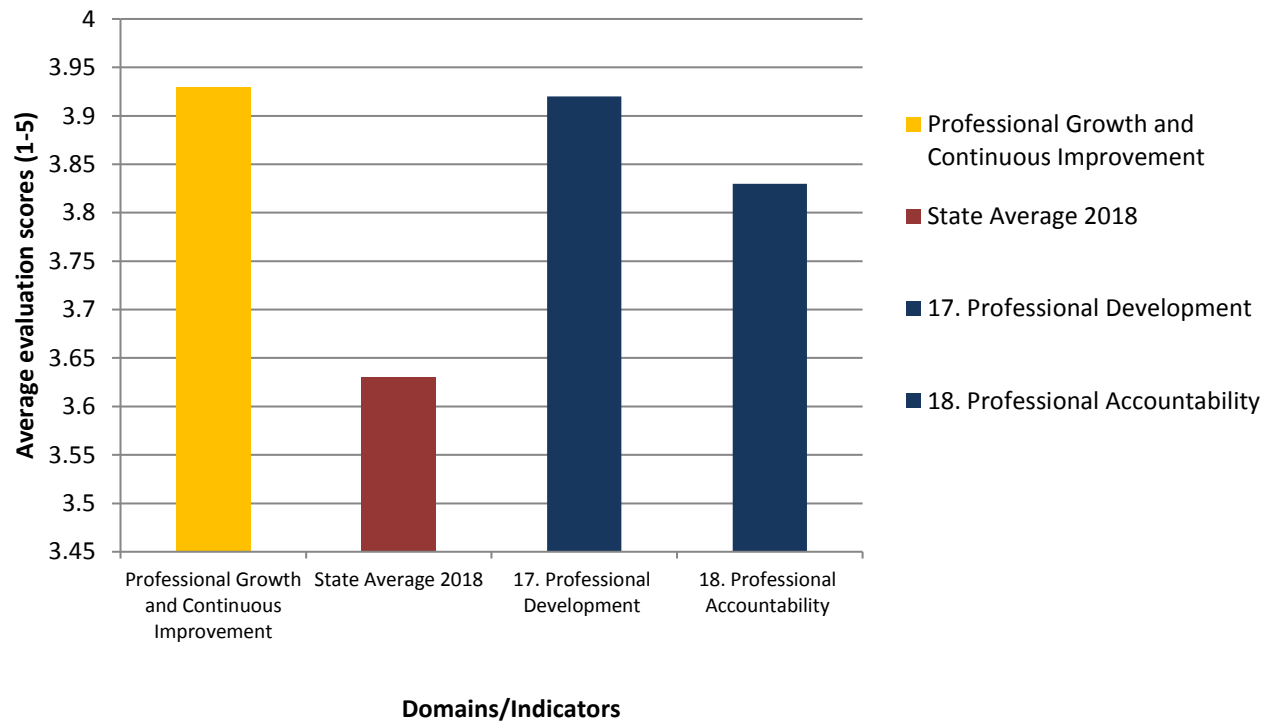

2019 Secondary teacher cumulative evaluations scores using the TLE Observation and Evaluation System

EPP Secondary Teacher Evaluation Scores - Instructional Effectiveness

EPP Secondary Evaluation Scores - Professional Growth and Continuous Improvement

EPP Secondary Evaluation Scores - Interpersonal skills

EPP Secondary Teacher Evaluation Scores - Leadership