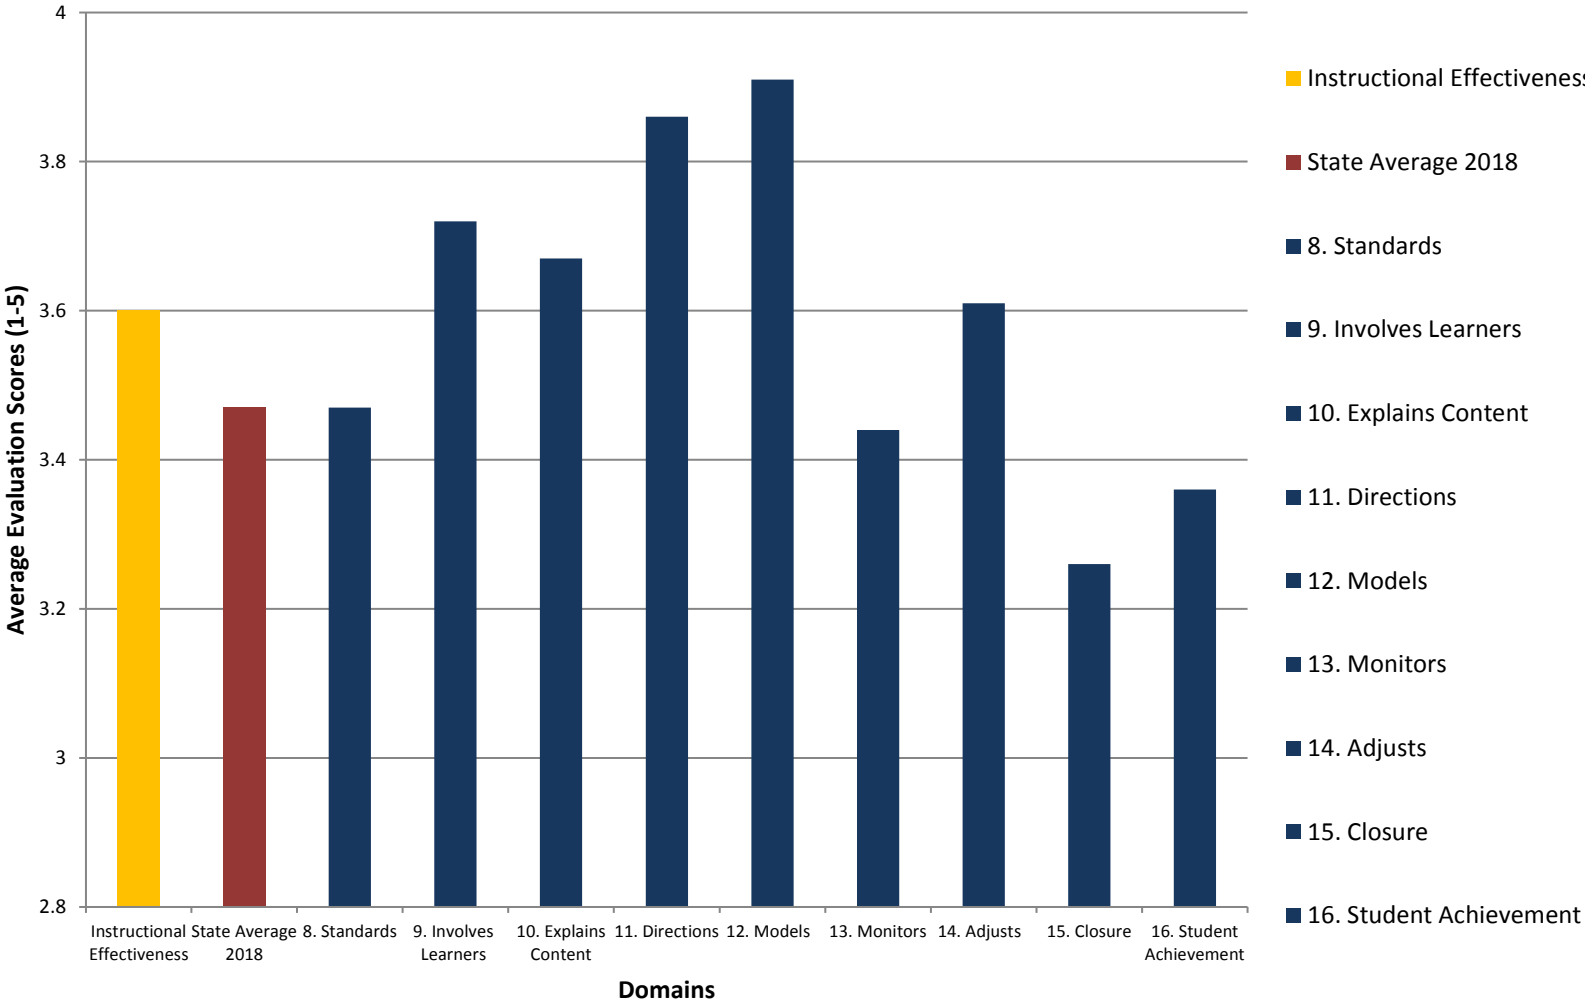

2019 Secondary teacher cumulative evaluations scores using the TLE Observation and Evaluation System

EPP Secondary Teacher Evaluation Scores - Instructional Effectiveness

EPP Secondary Evaluation Scores - Professional Growth and Continuous Improvement

EPP Secondary Evaluation Scores - Interpersonal skills

EPP Secondary Teacher Evaluation Scores - Leadership