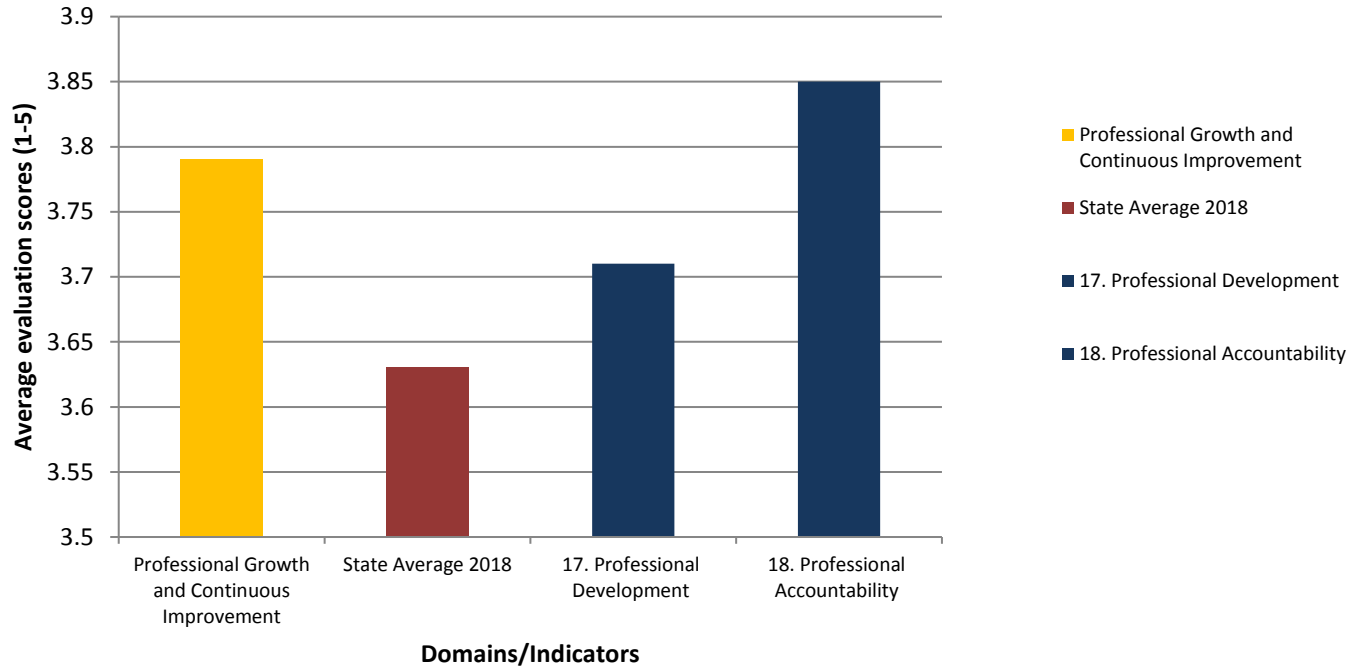

2019 Elementary teacher cumulative evaluations scores using the TLE Observation and Evaluation System

EPP Elementary Evaluation Scores - Instructional Effectiveness

EPP Elementary Evaluation Scores - Professional Growth

EPP Elementary Teacher Evaluation - Interpersonal skills

EPP Elementary Teacher Evaluation Scores - Leadership