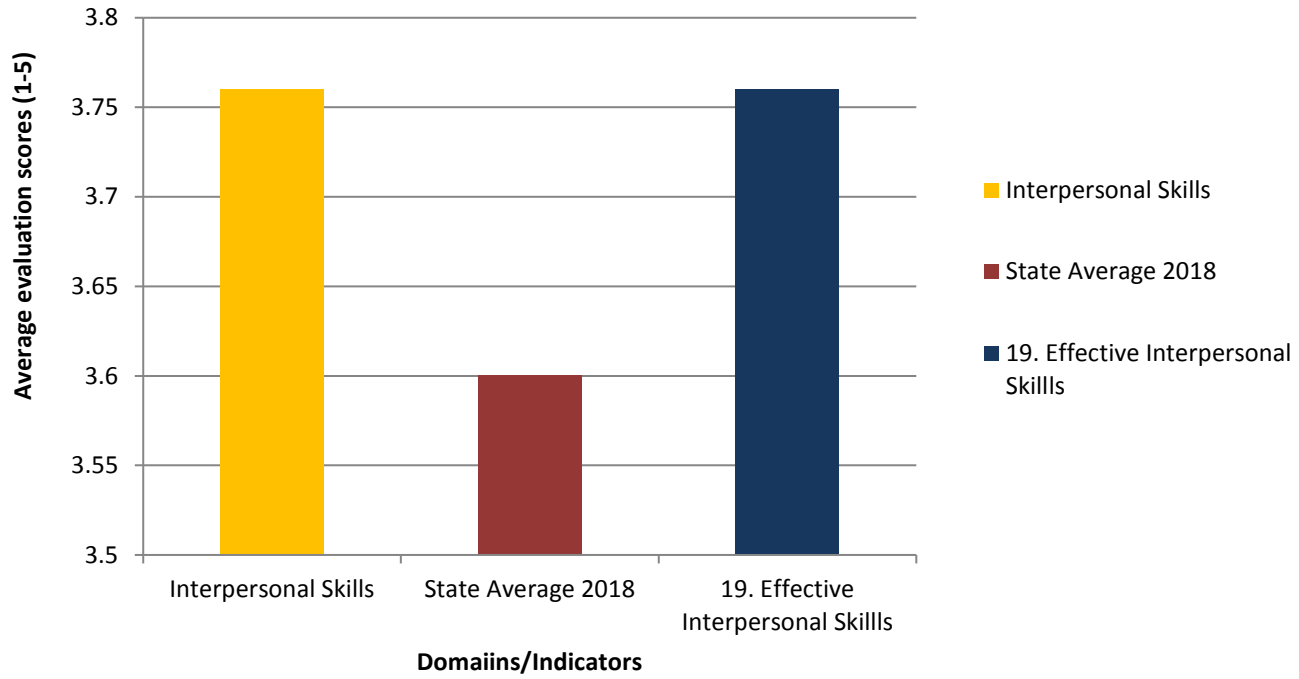

2019 Elementary teacher cumulative evaluations scores using the TLE Observation and Evaluation System

EPP Elementary Evaluation Scores - Instructional Effectiveness

EPP Elementary Evaluation Scores - Professional Growth

EPP Elementary Teacher Evaluation - Interpersonal skills

EPP Elementary Teacher Evaluation Scores - Leadership