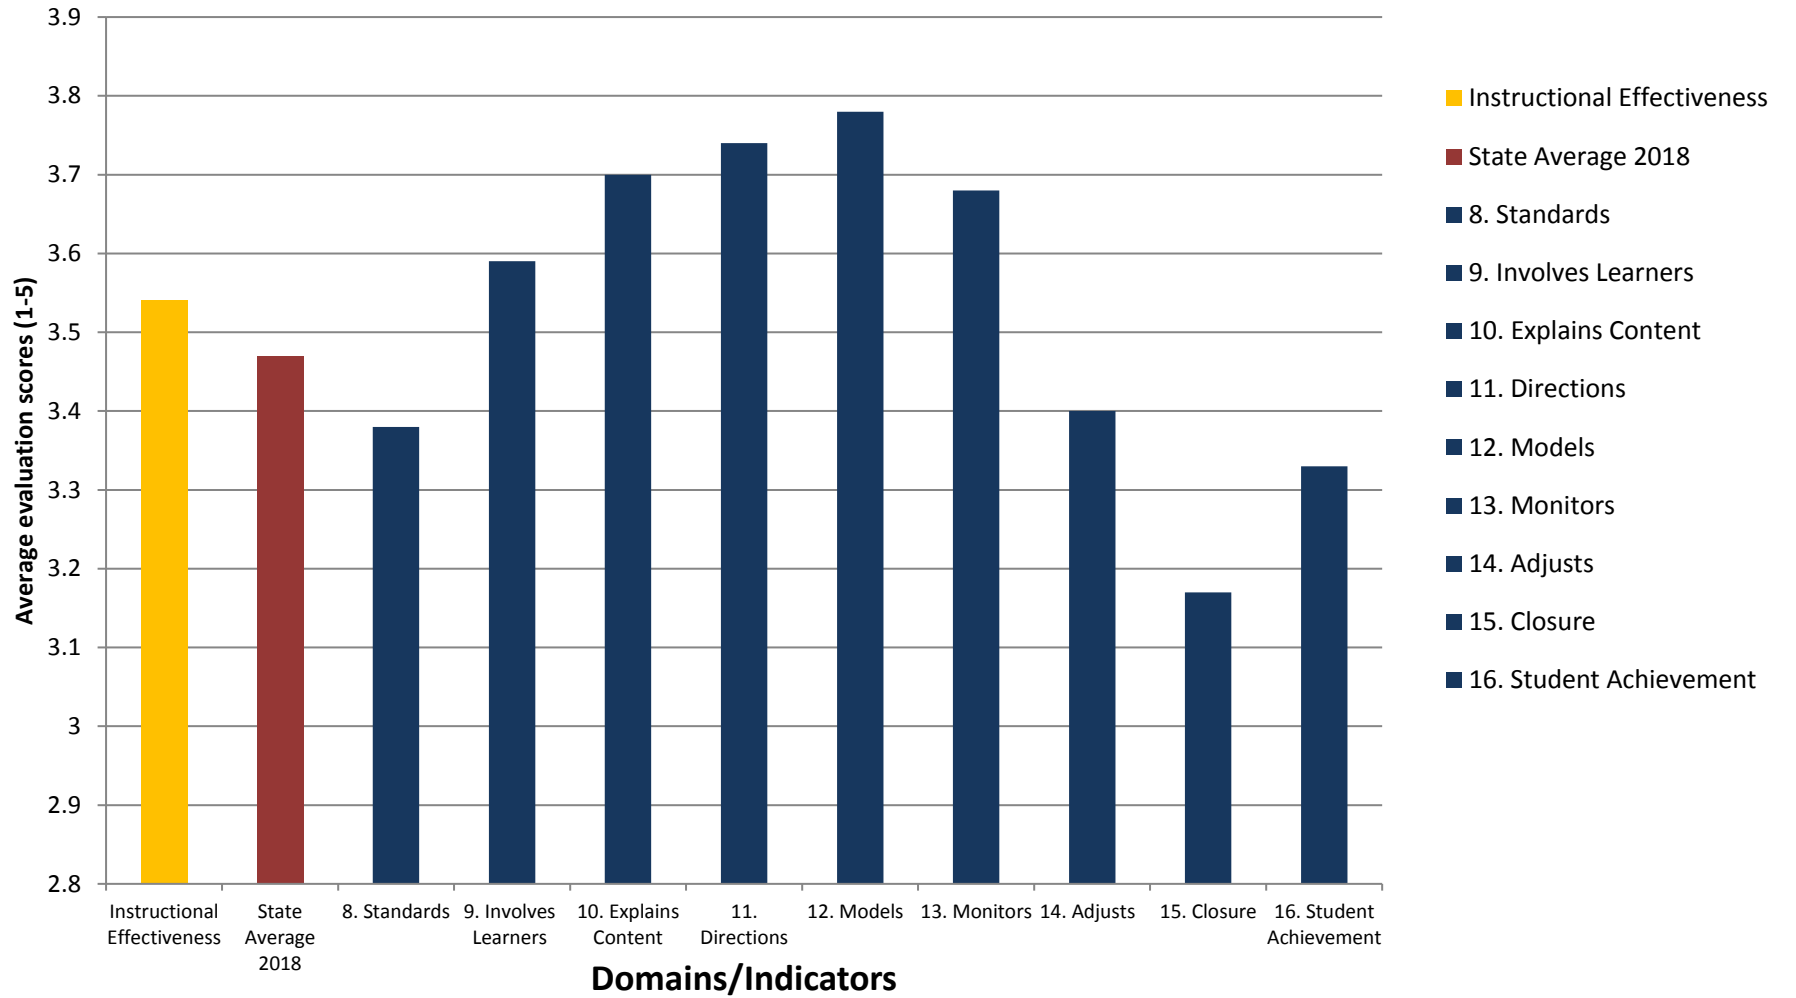

2019 Elementary teacher cumulative evaluations scores using the TLE Observation and Evaluation System

EPP Elementary Evaluation Scores - Instructional Effectiveness

EPP Elementary Evaluation Scores - Professional Growth

EPP Elementary Teacher Evaluation - Interpersonal skills

EPP Elementary Teacher Evaluation Scores - Leadership