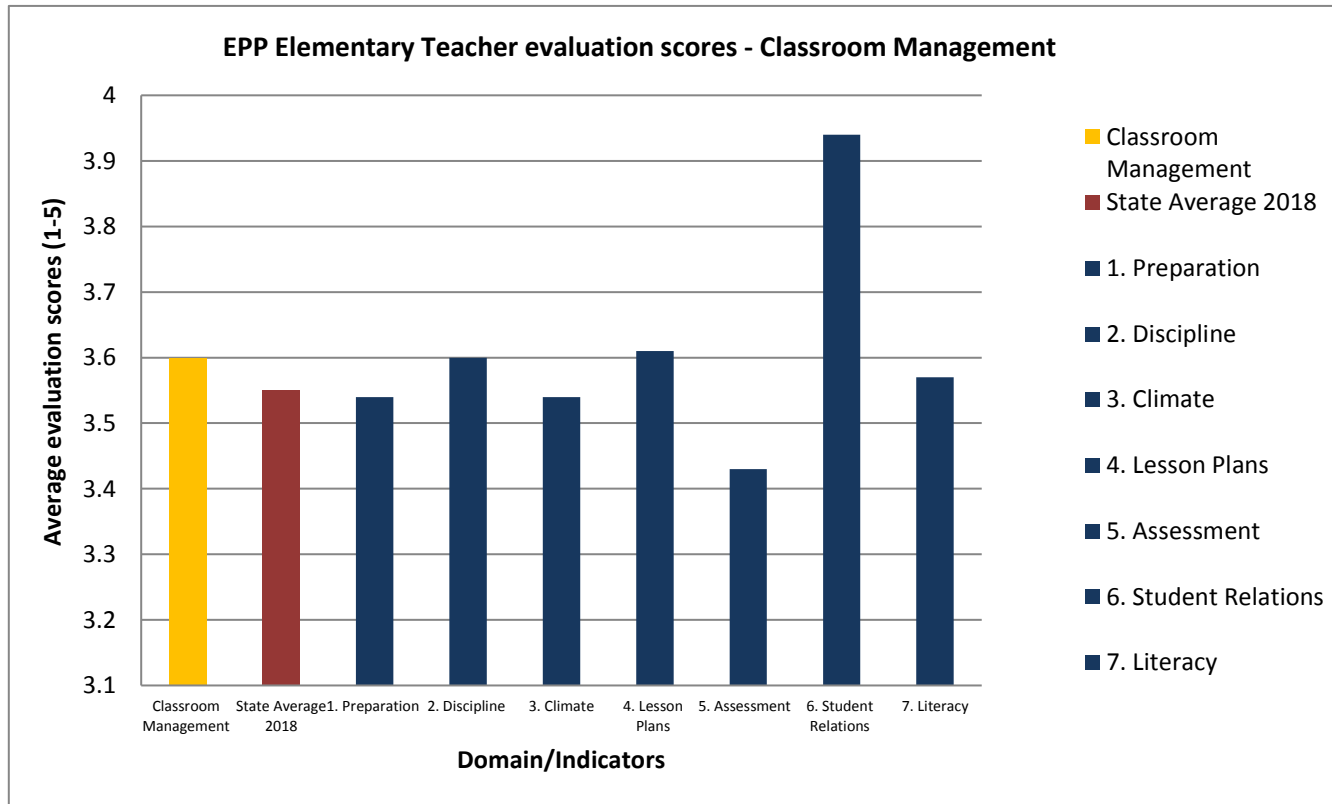

2019 Elementary teacher cumulative evaluations scores using the TLE Observation and Evaluation System

EPP Elementary Evaluation Scores - Instructional Effectiveness

EPP Elementary Evaluation Scores - Professional Growth

EPP Elementary Teacher Evaluation - Interpersonal skills

EPP Elementary Teacher Evaluation Scores - Leadership