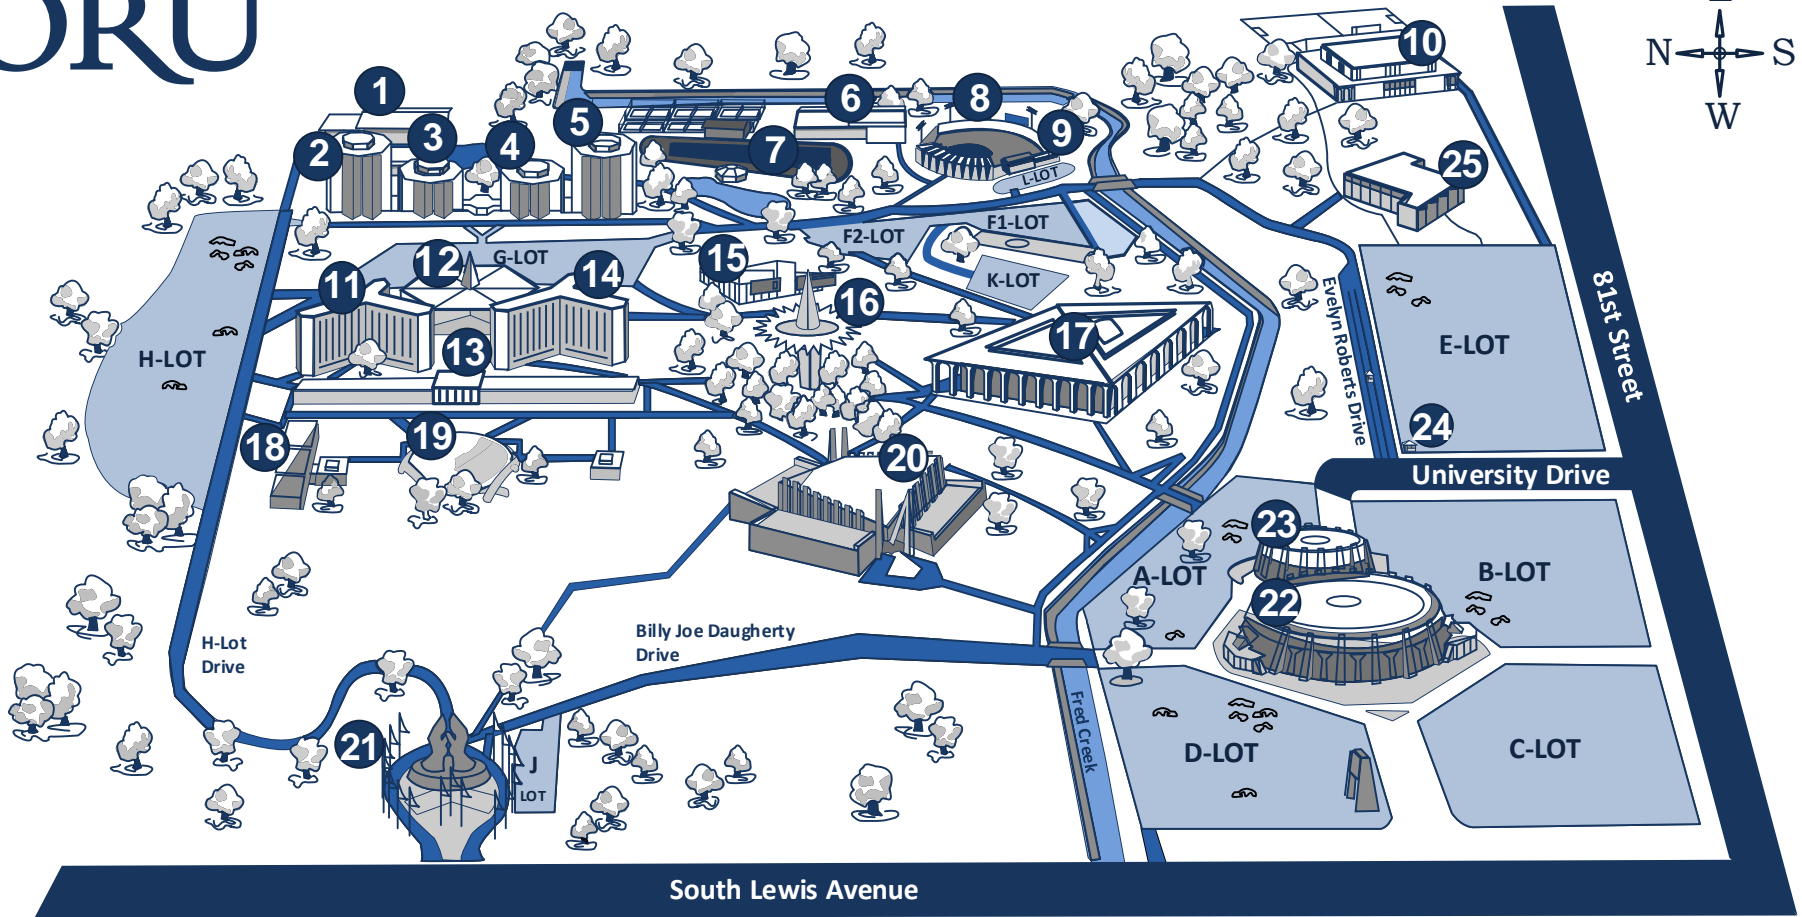

ORU

1. Lloyd "Rocky" Roberts Maintenance Facility
2. Michael Cardone Hall "Michael"
3. Susie Vinson North (Susie 2) / Wesley Luehring Hall
4. Susie Vinson Hall "Susie"
5. Frances Cardone Hall "Frances"
6. H.A. Chapman Indoor Practice Facility
7. ONEOK Track & Field / Tennis Courts
8. J.L. Johnson Stadium
9. Burkhart Family Strength & Conditioning Center
10. Kenneth H. Cooper Aerobics Center "AC" & Case Soccer Complex
11. Ellis Melvin Roberts Hall "EMR"
12. Hamill Center (Security/Fireside Room/ Cafeteria)
13. Timko-Barton Hall "Timko"

14. Claudius Priscilla Roberts Hall "Claudius"
International Center Office
15. Armand Hammer Alumni-Student Center "Student Center"
16. Prayer Tower
17. Learning Resources Center "LRC" & Graduate Center "GC"
18. Gabrielle Christian Salem Hall
19. Howard Auditorium "Howard"
20. Christ's Chapel "Chapel"
21. Praying Hands and Avenue of Flags
22. Mabee Center
23. Global Learning Center "GLC"
24. Information Center & South Campus Entry
25. Stovall Administrative Center "Stovall"