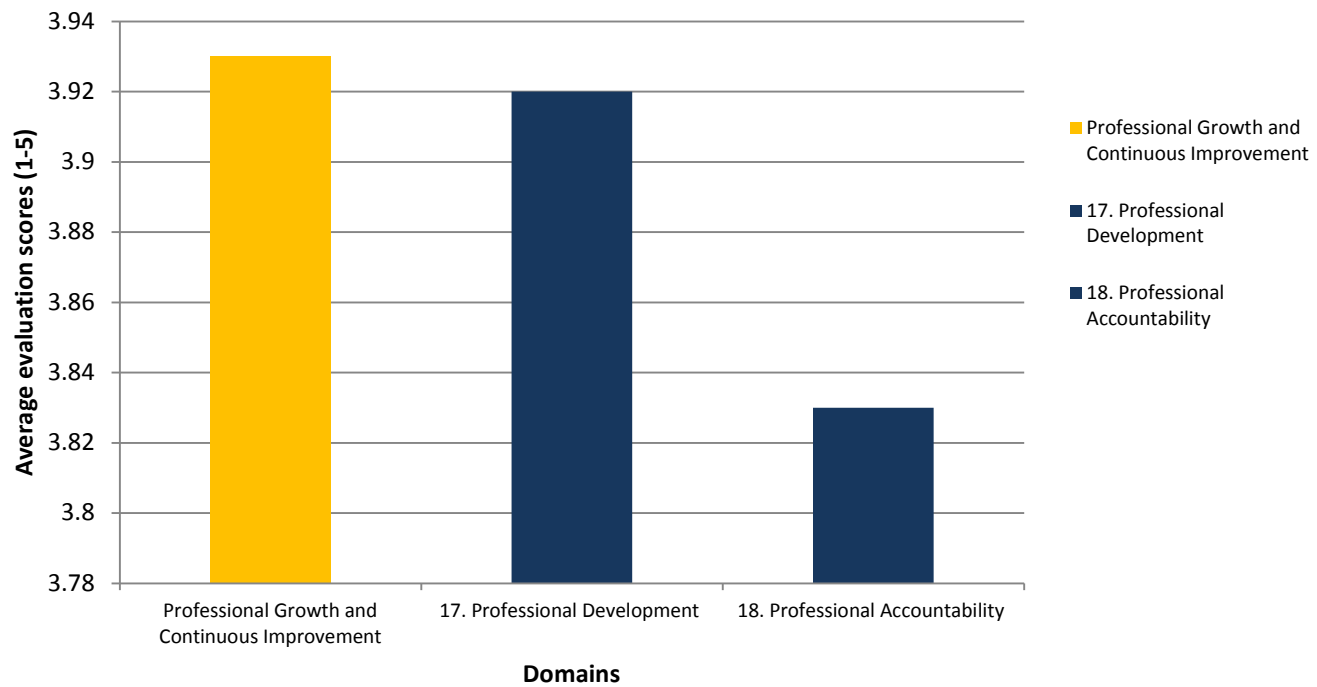

2017 Secondary teacher cumulative evaluations scores using the TLE Observation and Evaluation System

EPP Secondary Teacher Evaluation Scores - Instructional Effectiveness

EPP Secondary Evaluation Scores - Professional Growth and Continuous Improvement

EPP Secondary Evaluation Scores - Interpersonal skills

EPP Secondary Teacher Evaluation Scores - Leadership