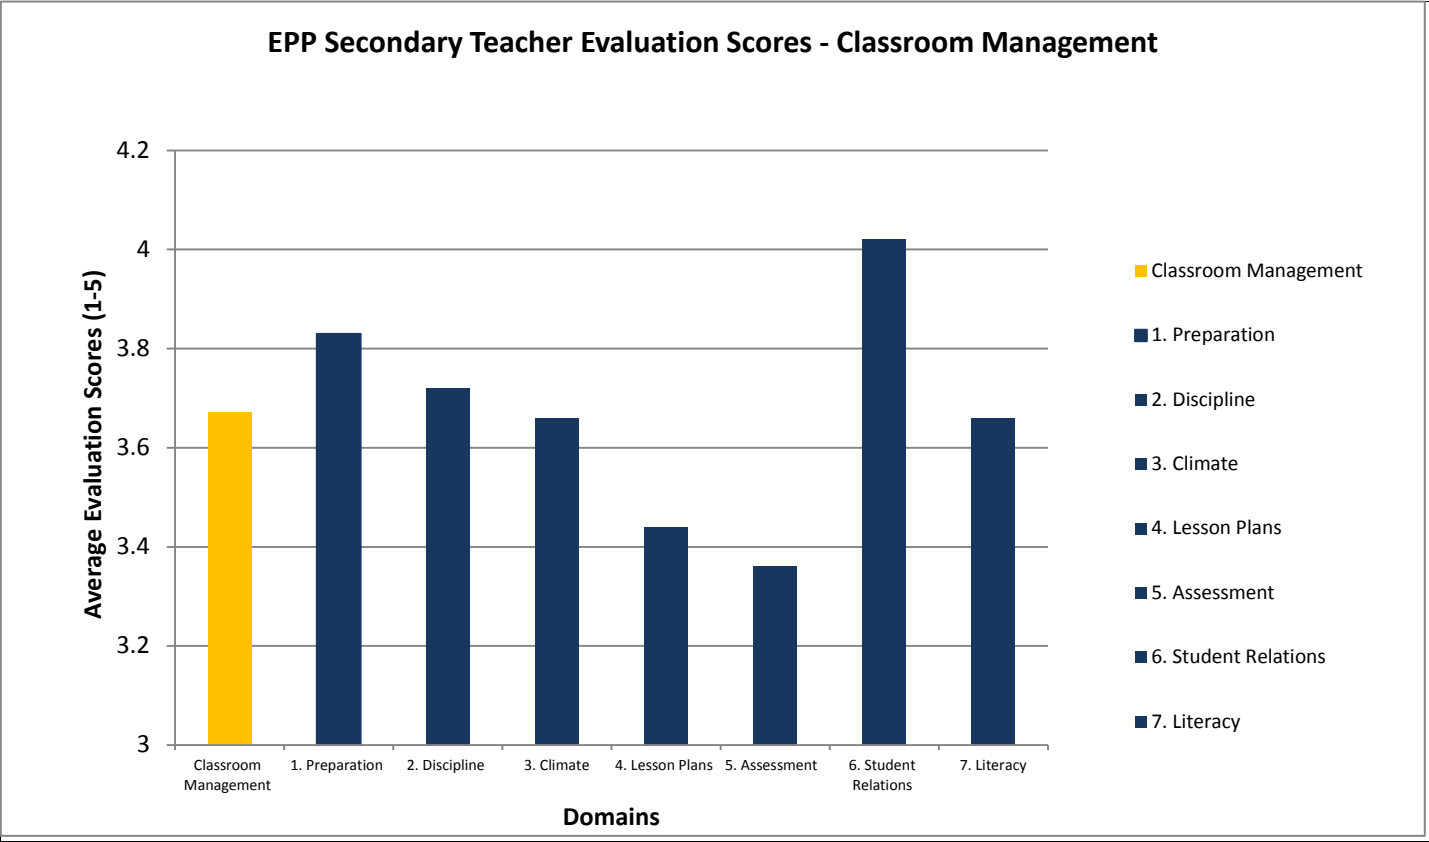

2017 Secondary teacher cumulative evaluations scores using the TLE Observation and Evaluation System

EPP Secondary Teacher Evaluation Scores - Instructional Effectiveness

EPP Secondary Evaluation Scores - Professional Growth and Continuous Improvement

EPP Secondary Evaluation Scores - Interpersonal skills

EPP Secondary Teacher Evaluation Scores - Leadership