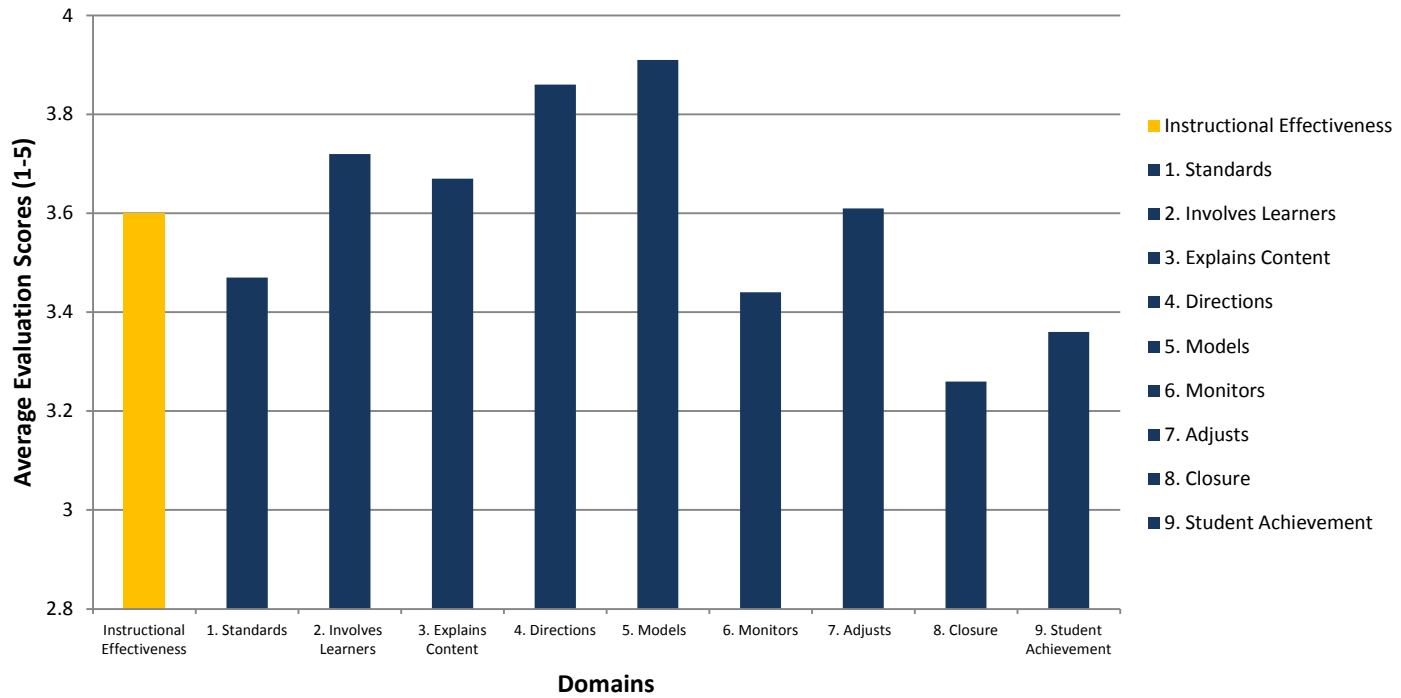

2017 Secondary teacher cumulative evaluations scores using the TLE Observation and Evaluation System

EPP Secondary Teacher Evaluation Scores - Instructional Effectiveness

EPP Secondary Evaluation Scores - Professional Growth and Continuous Improvement

EPP Secondary Evaluation Scores - Interpersonal skills

EPP Secondary Teacher Evaluation Scores - Leadership