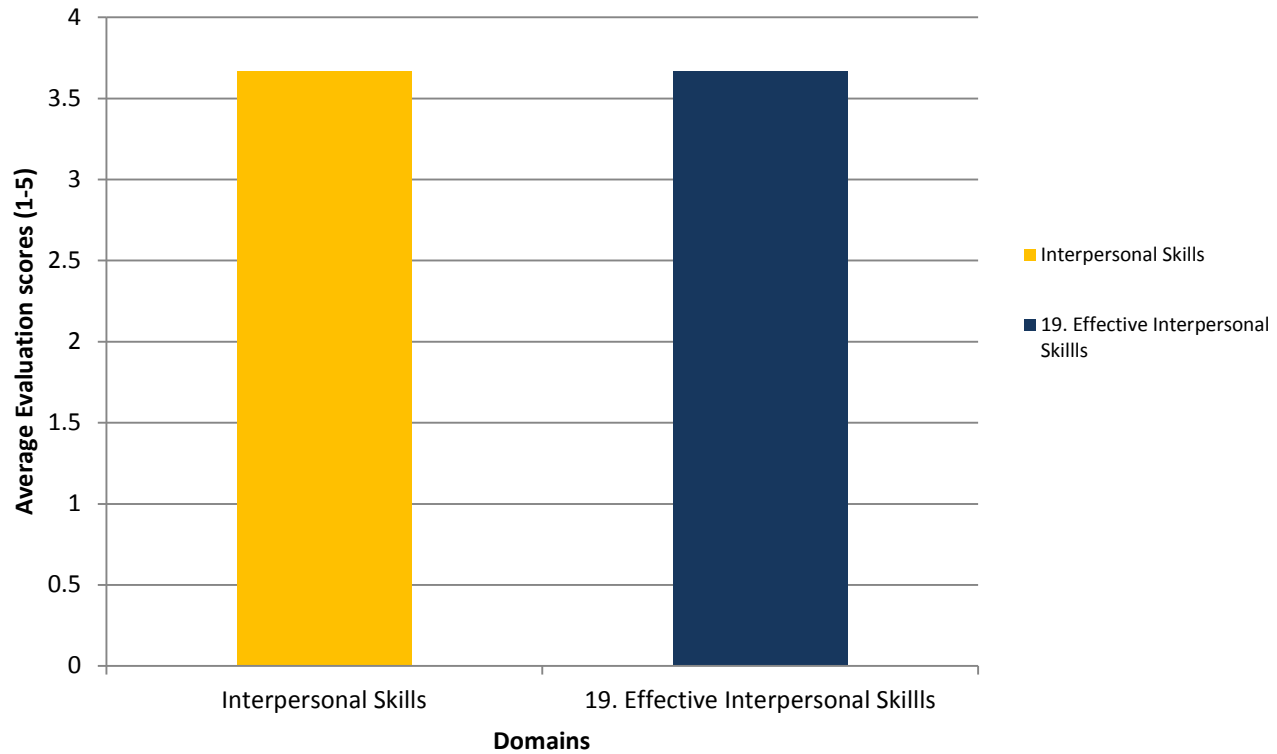

2017 Secondary teacher cumulative evaluations scores using the TLE Observation and Evaluation System

EPP Secondary Teacher Evaluation Scores - Instructional Effectiveness

EPP Secondary Evaluation Scores - Professional Growth and Continuous Improvement

EPP Secondary Evaluation Scores - Interpersonal skills

EPP Secondary Teacher Evaluation Scores - Leadership