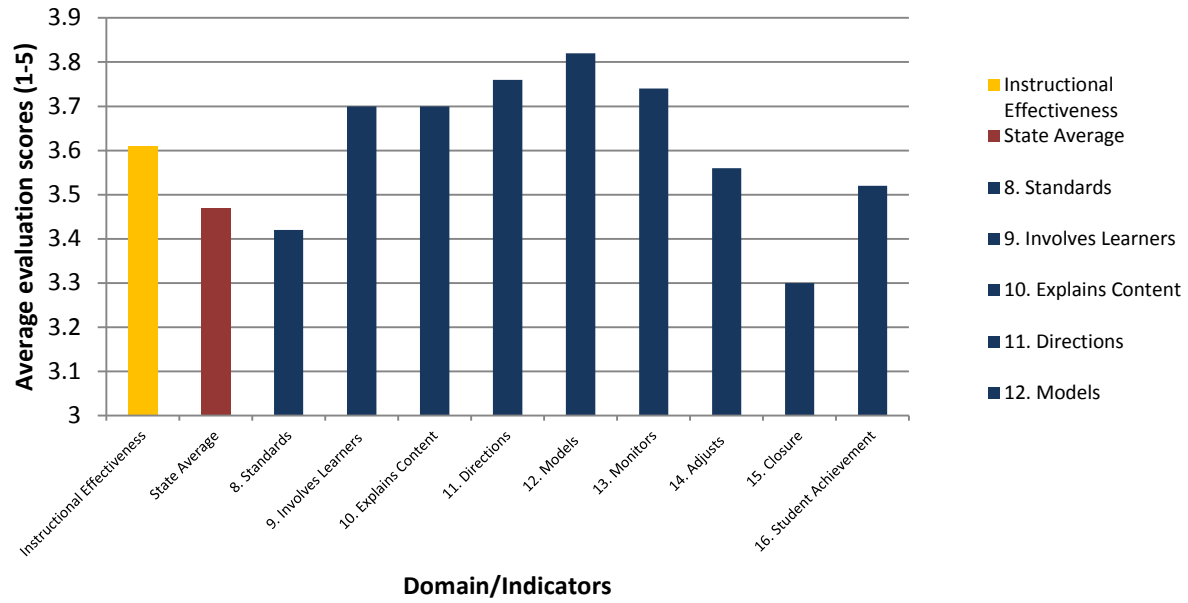

2018 Elementary teacher cumulative evaluations scores using the TLE Observation and Evaluation System

EPP Elementary Evaluation Scores - Instructional Effectiveness

EPP Elementary Evaluation Scores - Professional Growth

EPP Elementary Teacher Evaluation - Interpersonal skills

EPP Elementary Teacher Evaluation Scores - Leadership