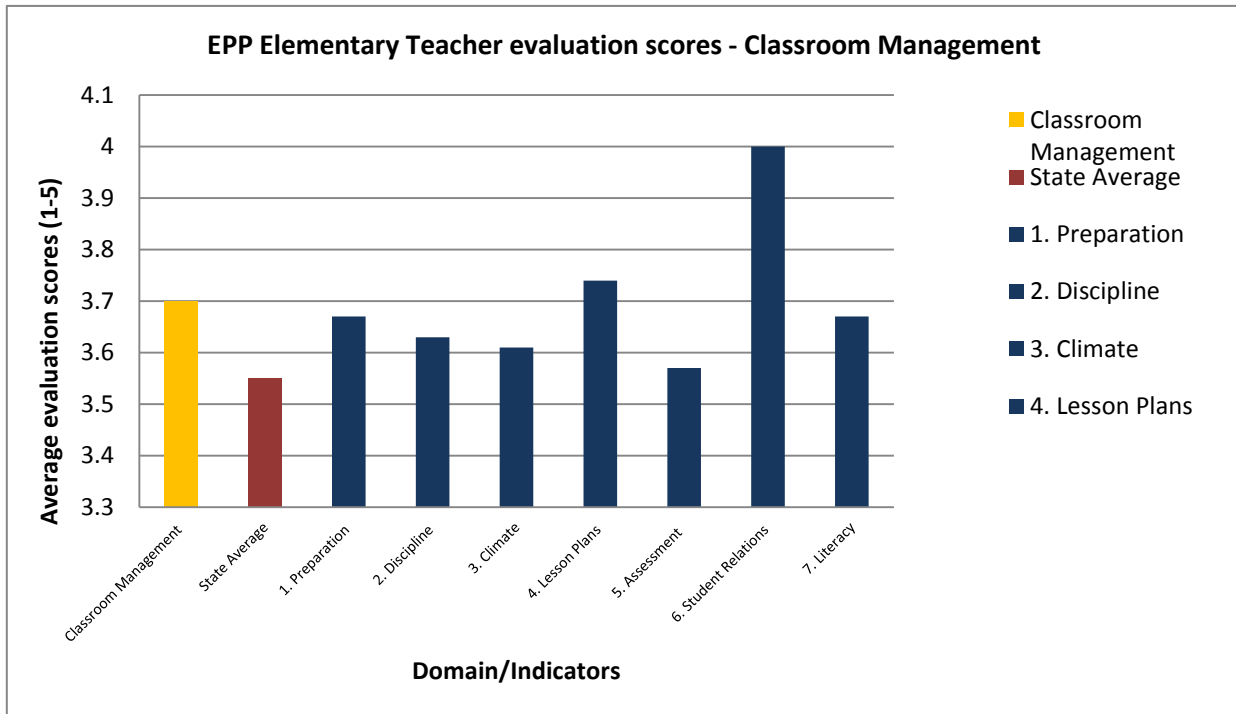

2018 Elementary teacher cumulative evaluations scores using the TLE Observation and Evaluation System

EPP Elementary Evaluation Scores - Instructional Effectiveness

EPP Elementary Evaluation Scores - Professional Growth

EPP Elementary Teacher Evaluation - Interpersonal skills

EPP Elementary Teacher Evaluation Scores - Leadership