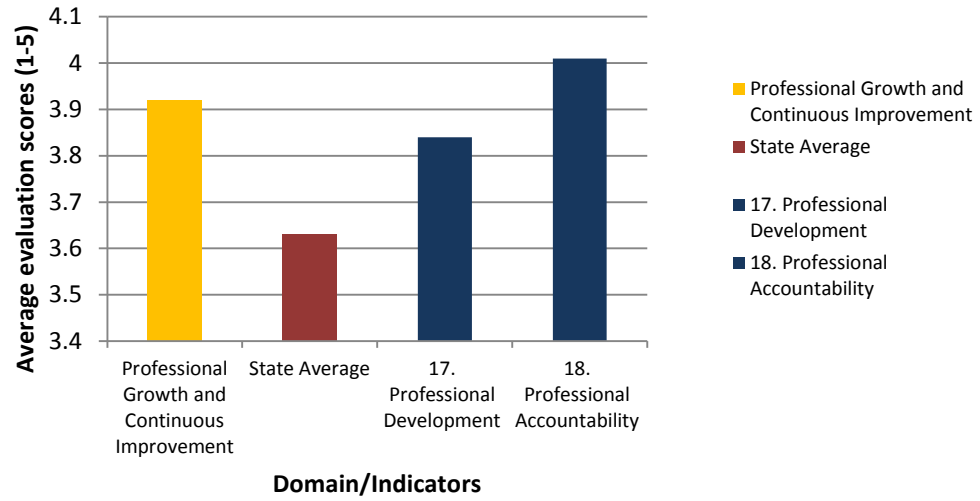

2018 Elementary teacher cumulative evaluations scores using the TLE Observation and Evaluation System

EPP Elementary Evaluation Scores - Instructional Effectiveness

EPP Elementary Evaluation Scores - Professional Growth

EPP Elementary Teacher Evaluation - Interpersonal skills

EPP Elementary Teacher Evaluation Scores - Leadership