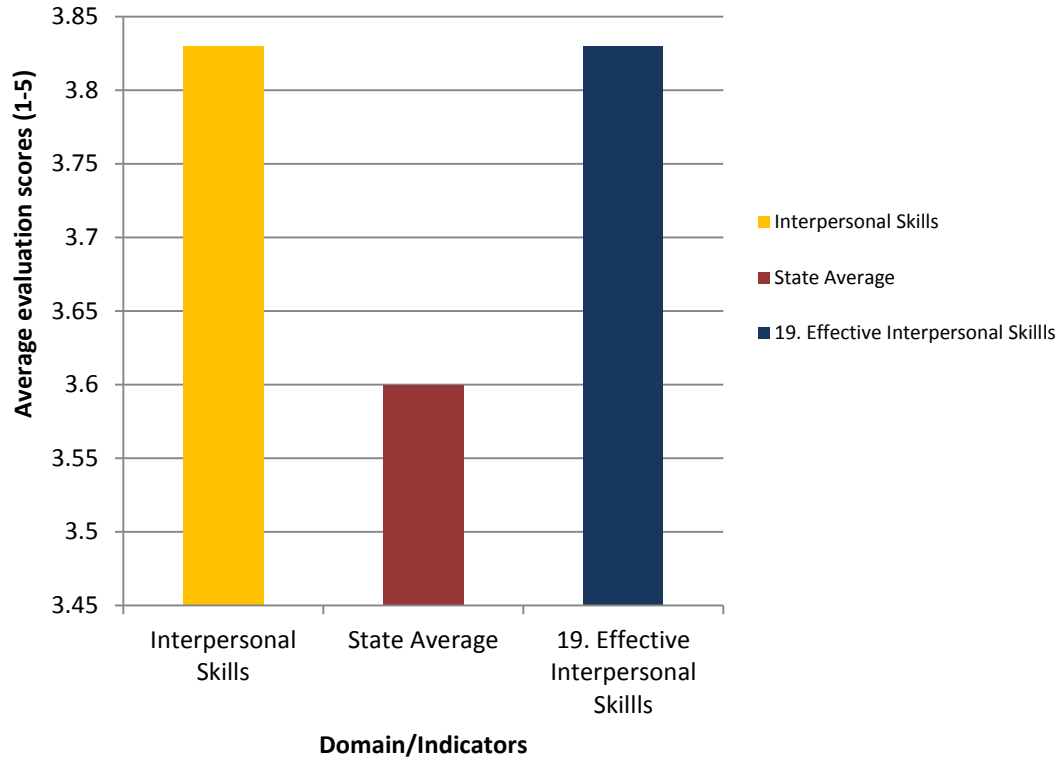

2018 Elementary teacher cumulative evaluations scores using the TLE Observation and Evaluation System

EPP Elementary Evaluation Scores - Instructional Effectiveness

EPP Elementary Evaluation Scores - Professional Growth

EPP Elementary Teacher Evaluation - Interpersonal skills

EPP Elementary Teacher Evaluation Scores - Leadership