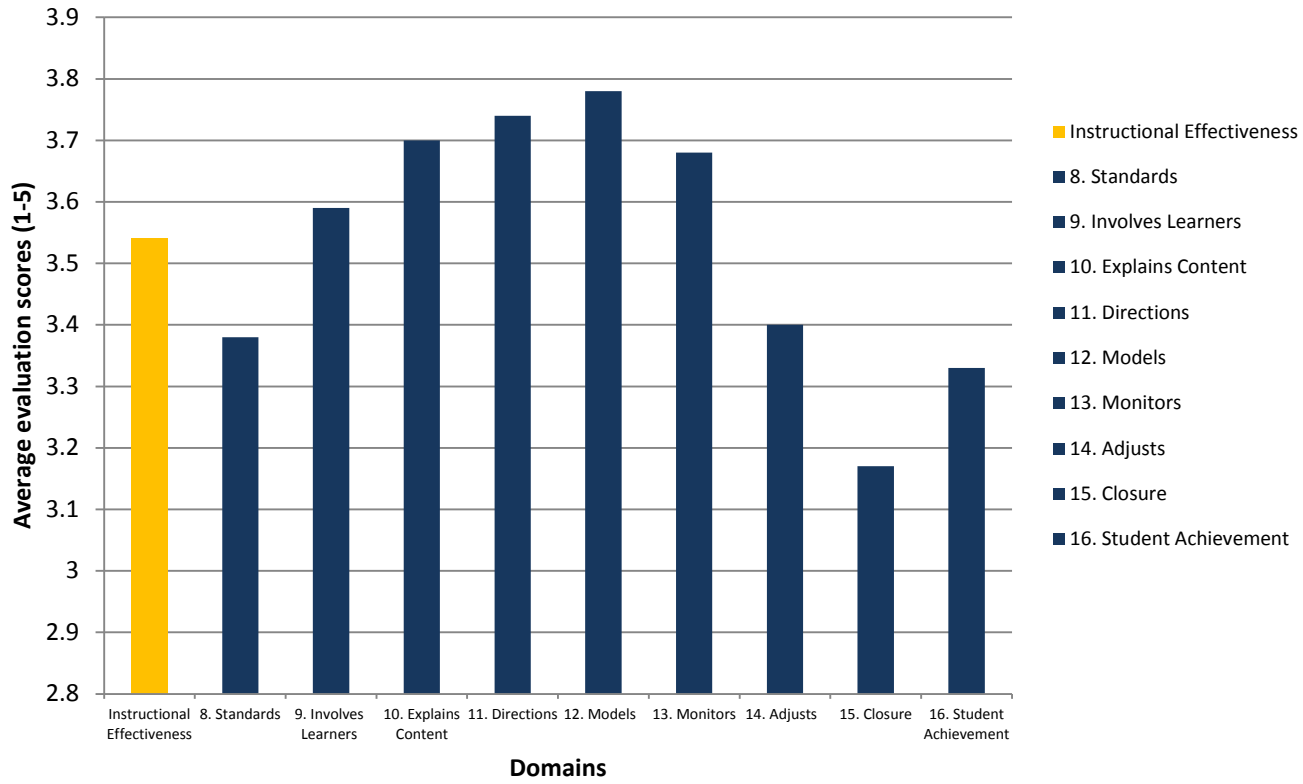

2017 Elementary teacher cumulative evaluations scores using the TLE Observation and Evaluation System

EPP Elementary Evaluation Scores - Instructional Effectiveness

EPP Elementary Evaluation Scores - Professional Growth

EPP Elementary Teacher Evaluation - Interpersonal skills

EPP Elementary Teacher Evaluation Scores - Leadership