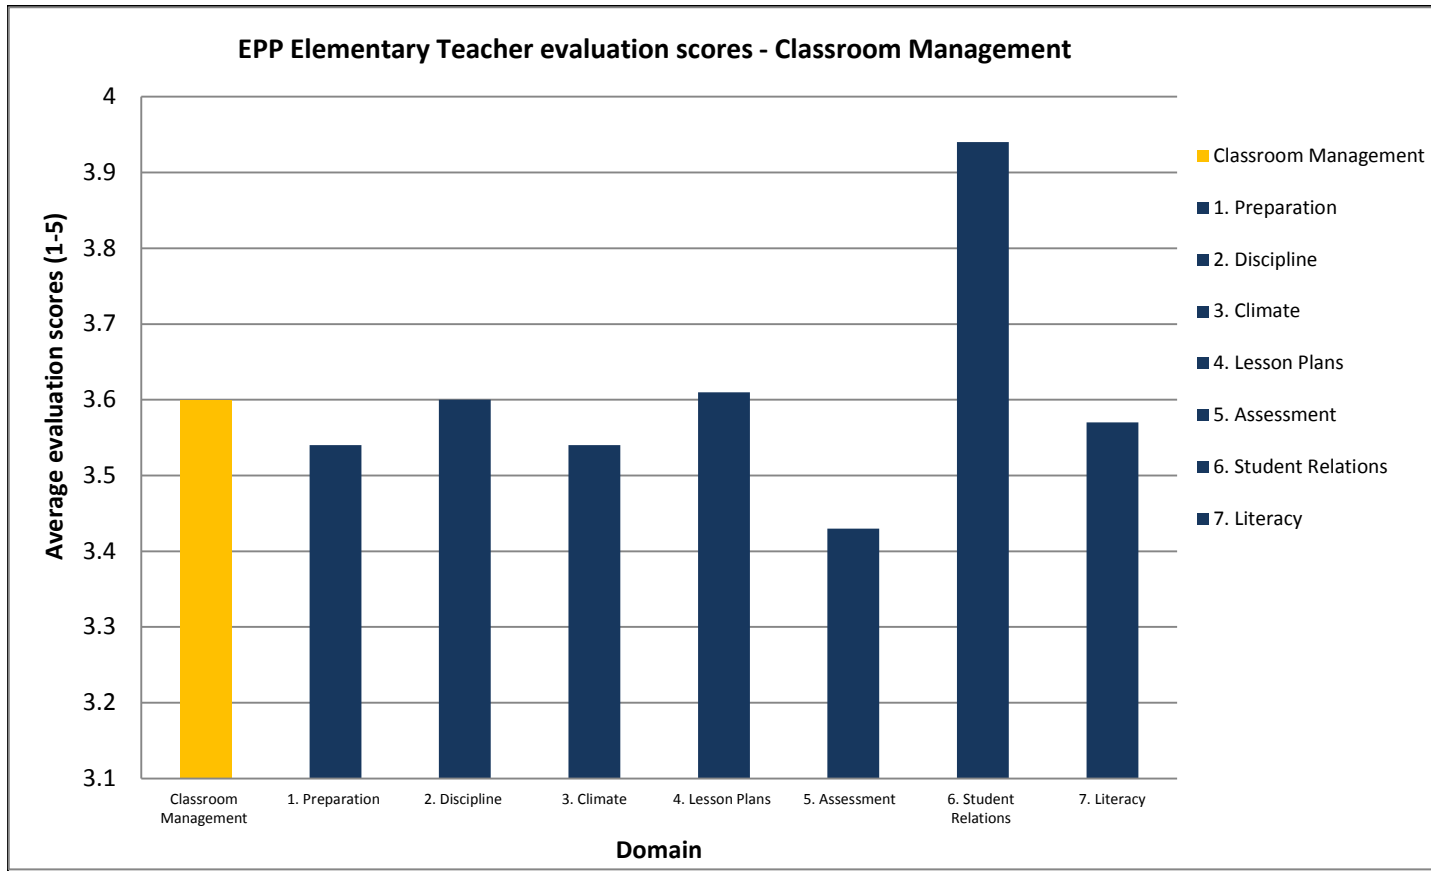

2017 Elementary teacher cumulative evaluations scores using the TLE Observation and Evaluation System

EPP Elementary Evaluation Scores - Instructional Effectiveness

EPP Elementary Evaluation Scores - Professional Growth

EPP Elementary Teacher Evaluation - Interpersonal skills

EPP Elementary Teacher Evaluation Scores - Leadership