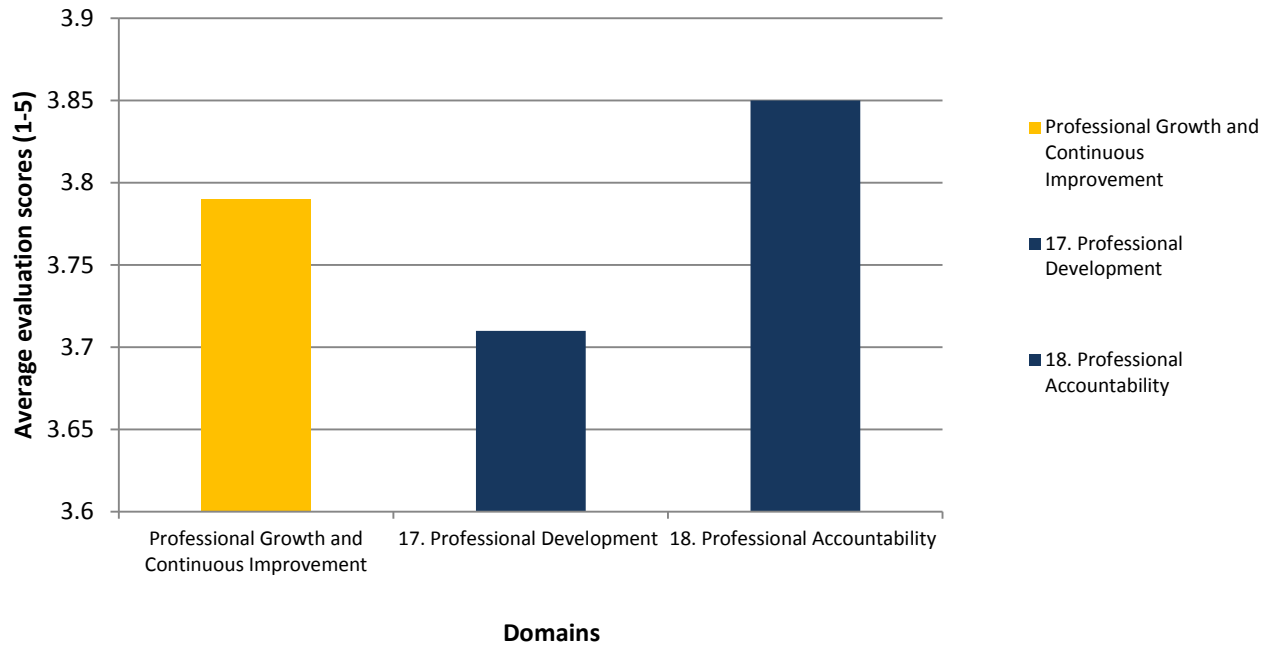

2017 Elementary teacher cumulative evaluations scores using the TLE Observation and Evaluation System

EPP Elementary Evaluation Scores - Instructional Effectiveness

EPP Elementary Evaluation Scores - Professional Growth

EPP Elementary Teacher Evaluation - Interpersonal skills

EPP Elementary Teacher Evaluation Scores - Leadership