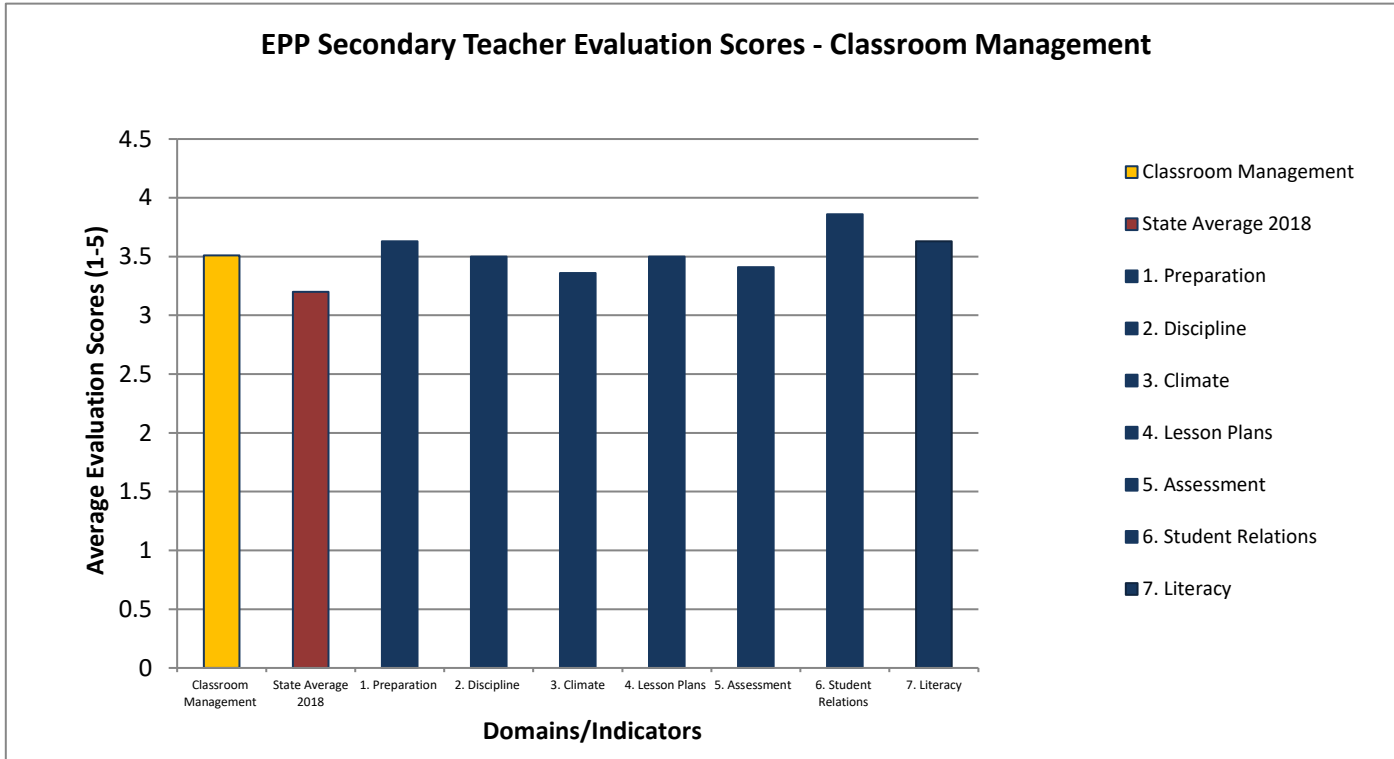

## 2019 Secondary teacher cumulative evaluations scores using the TLE Observation and Evaluation System

### EPP Secondary Teacher Evaluation Scores - Instructional Effectiveness

### EPP Secondary Evaluation Scores - Professional Growth and Continuous Improvement

EPP Secondary Teacher Evaluation Scores - Leadership