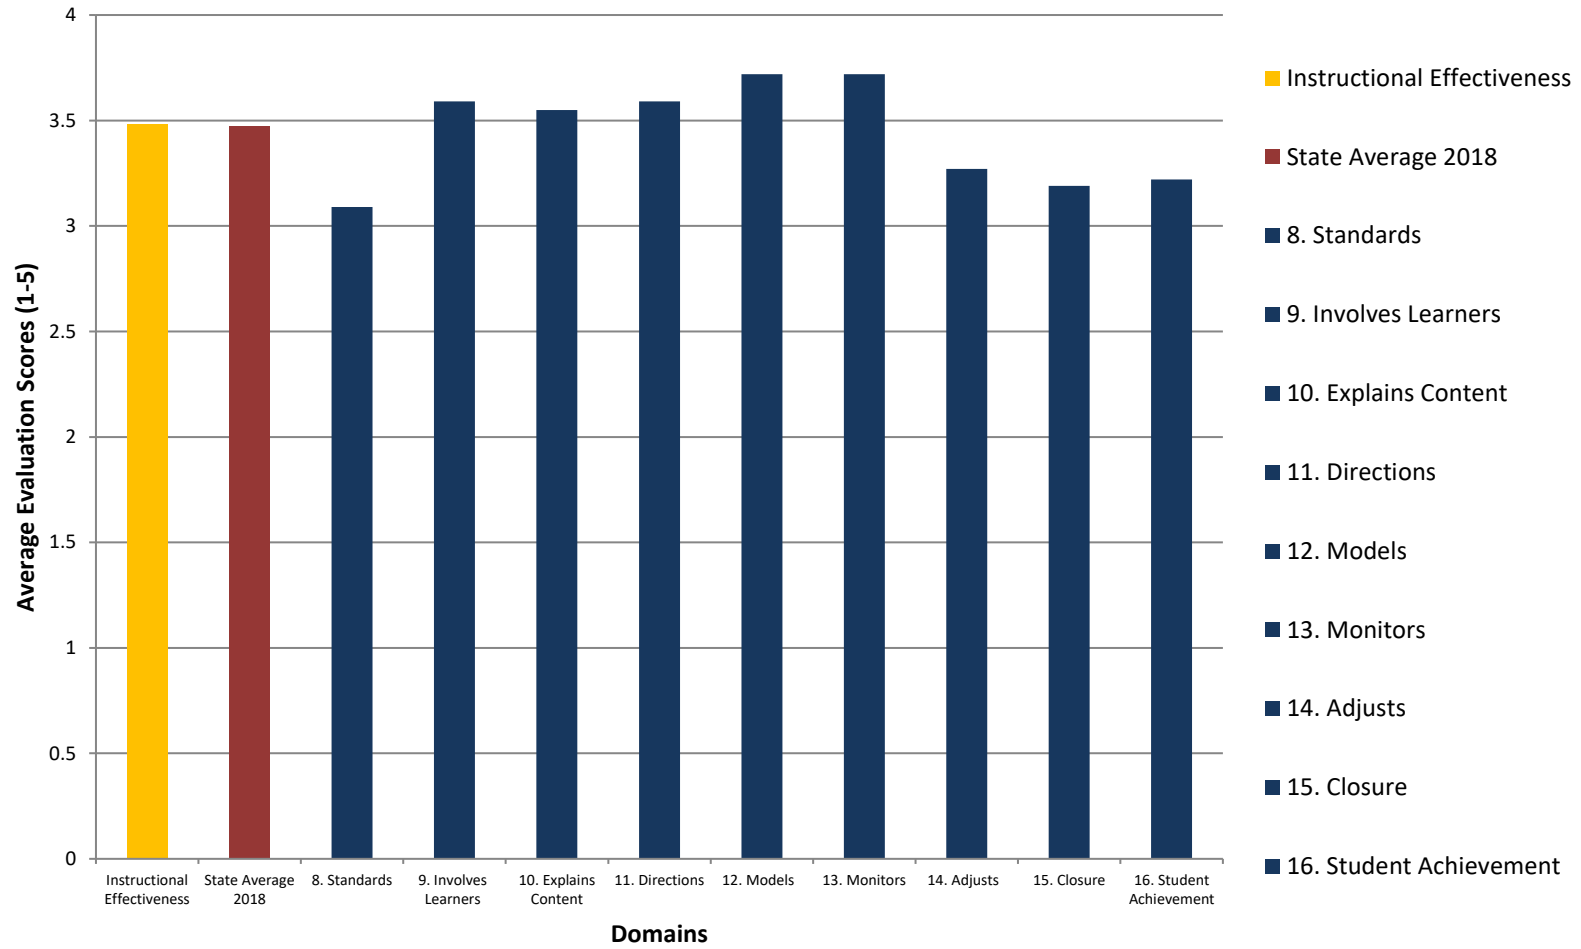

## 2019 Secondary teacher cumulative evaluations scores using the TLE Observation and Evaluation System

### EPP Secondary Teacher Evaluation Scores - Instructional Effectiveness

### EPP Secondary Evaluation Scores - Professional Growth and Continuous Improvement

EPP Secondary Teacher Evaluation Scores - Leadership