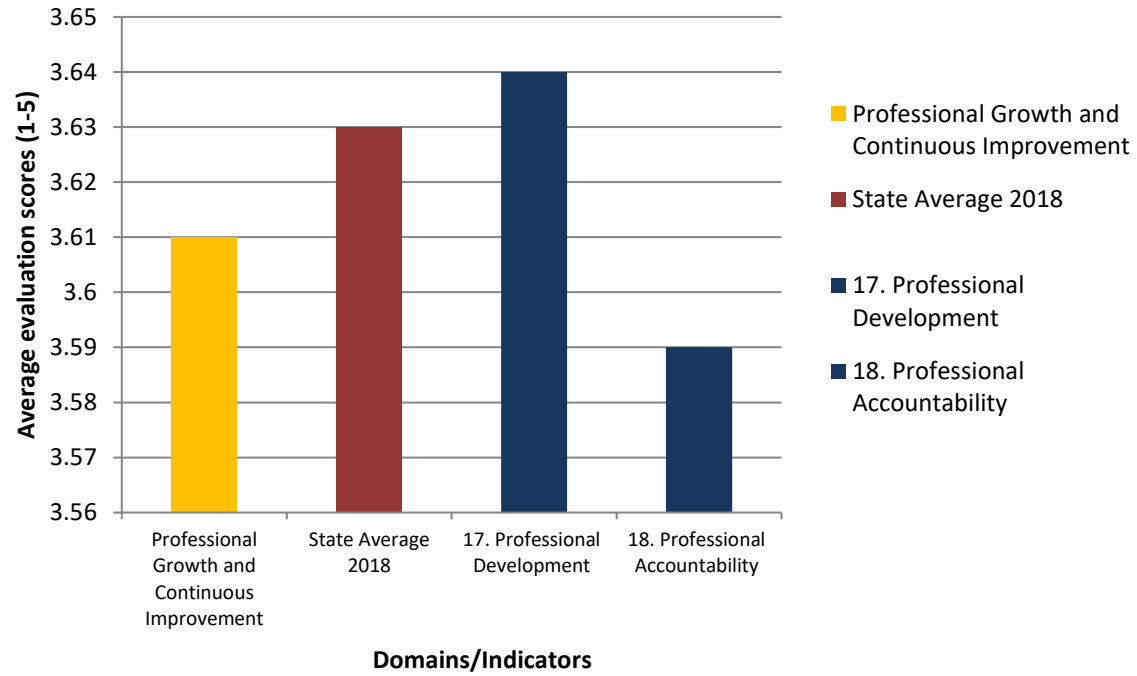

## 2019 Secondary teacher cumulative evaluations scores using the TLE Observation and Evaluation System

### EPP Secondary Teacher Evaluation Scores - Instructional Effectiveness

### EPP Secondary Evaluation Scores - Professional Growth and Continuous Improvement

EPP Secondary Teacher Evaluation Scores - Leadership