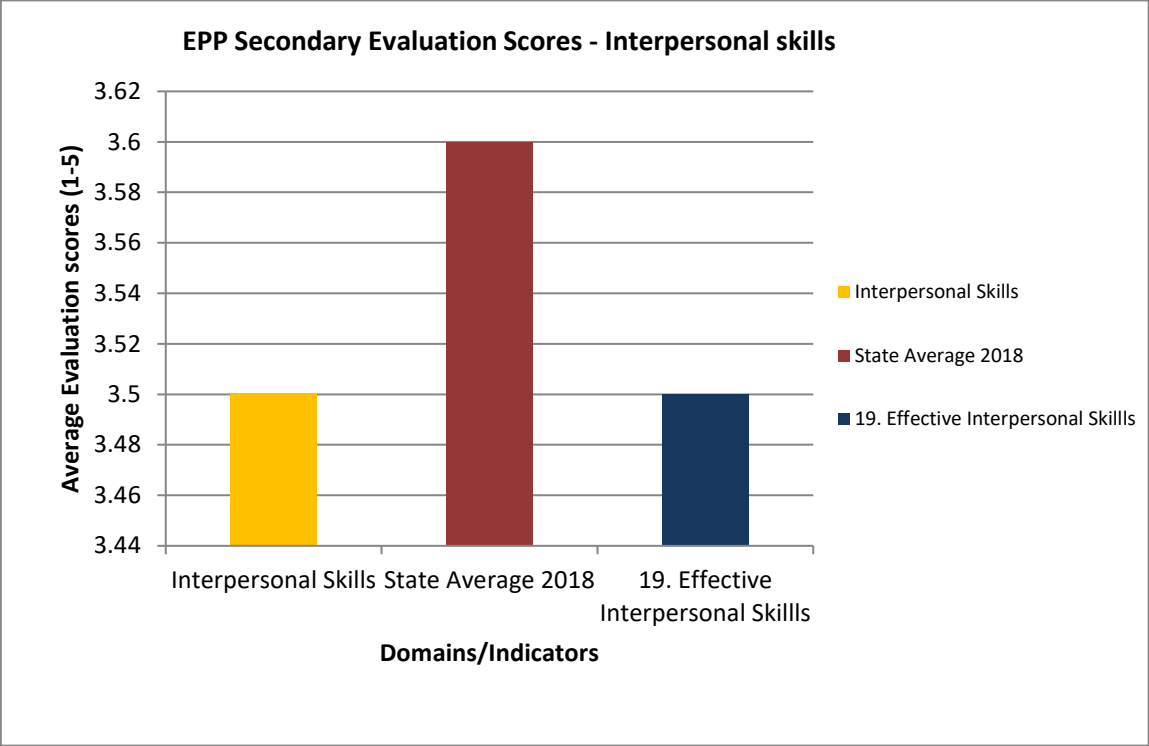

## 2019 Secondary teacher cumulative evaluations scores using the TLE Observation and Evaluation System

### EPP Secondary Teacher Evaluation Scores - Instructional Effectiveness

### EPP Secondary Evaluation Scores - Professional Growth and Continuous Improvement

EPP Secondary Teacher Evaluation Scores - Leadership